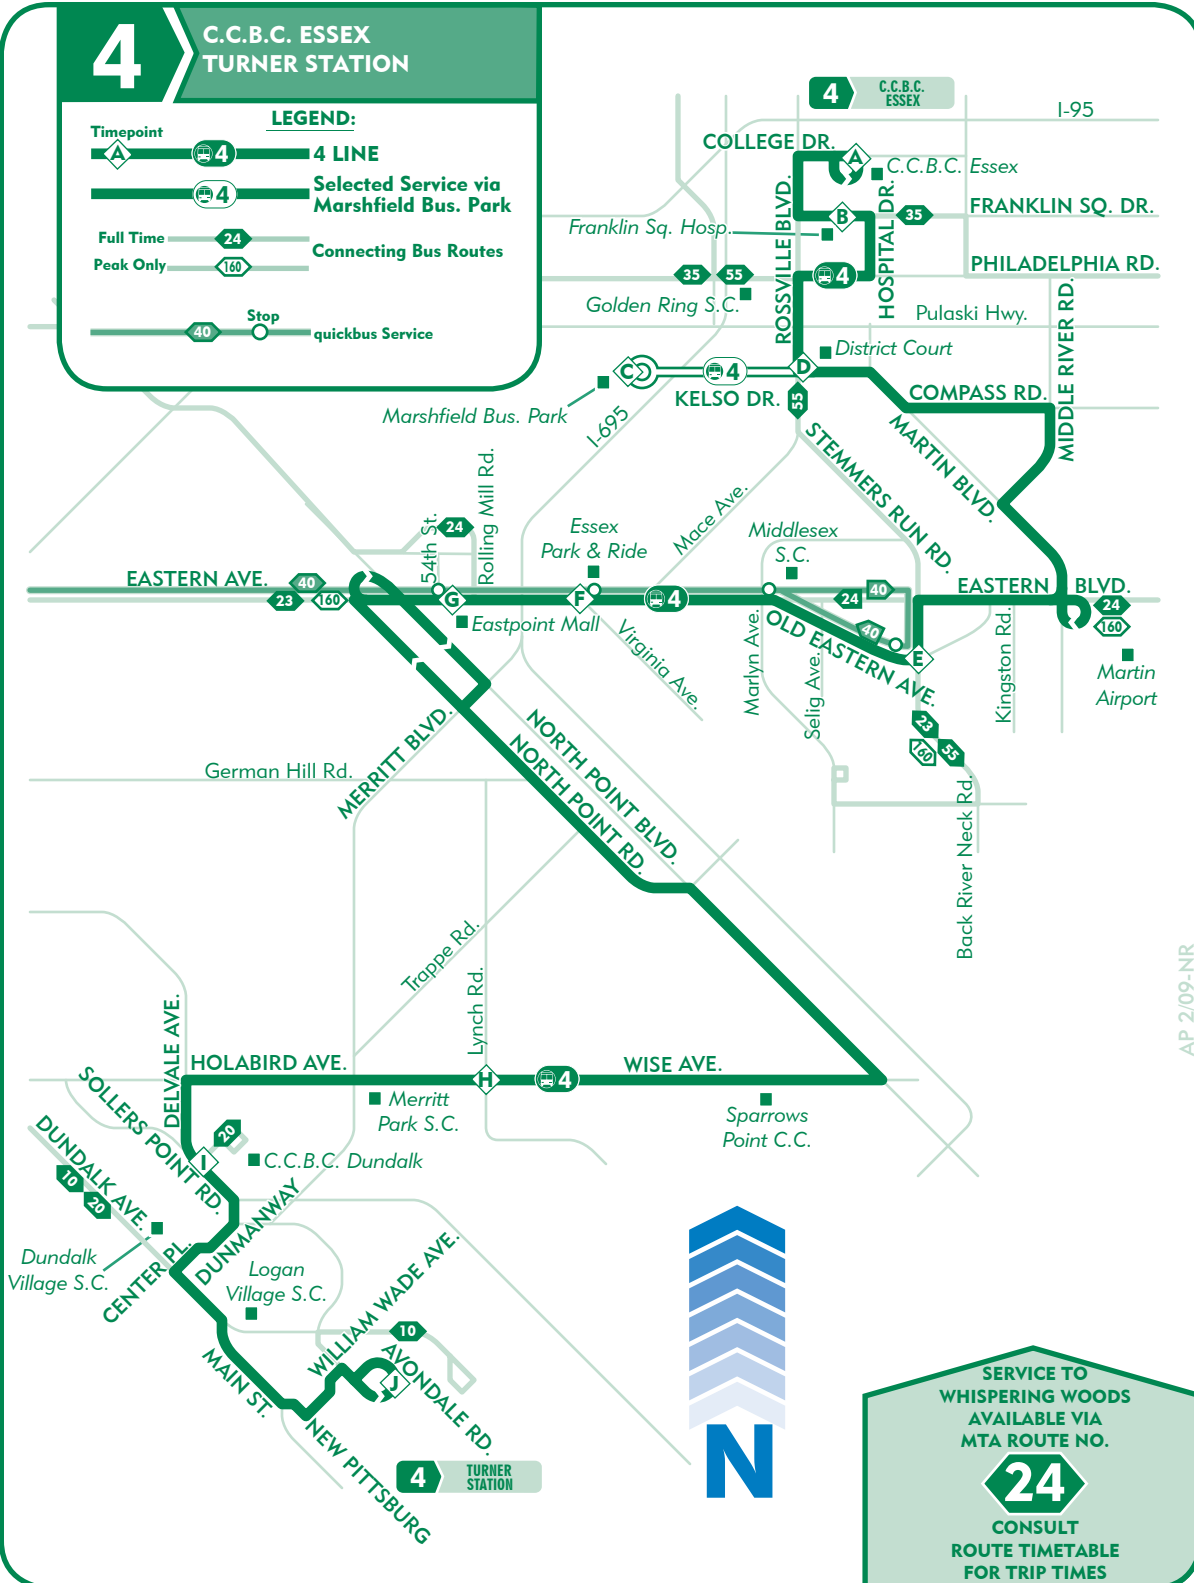

4

C.C.B.C. ESSEX TURNER STATION

LEGEND:

- Timepoint**
 **4 LINE**
- Selected Service via Marshfield Bus. Park**
 **Selected Service via Marshfield Bus. Park**
- Full Time**
 **Connecting Bus Routes**
- Peak Only**
 **Connecting Bus Routes**
- Stop**
 **quickbus Service**

AP 2/09-NR

SERVICE TO
WHISPERING WOODS
AVAILABLE VIA
MTA ROUTE NO.

24

CONSULT
ROUTE TIMETABLE
FOR TRIP TIMES