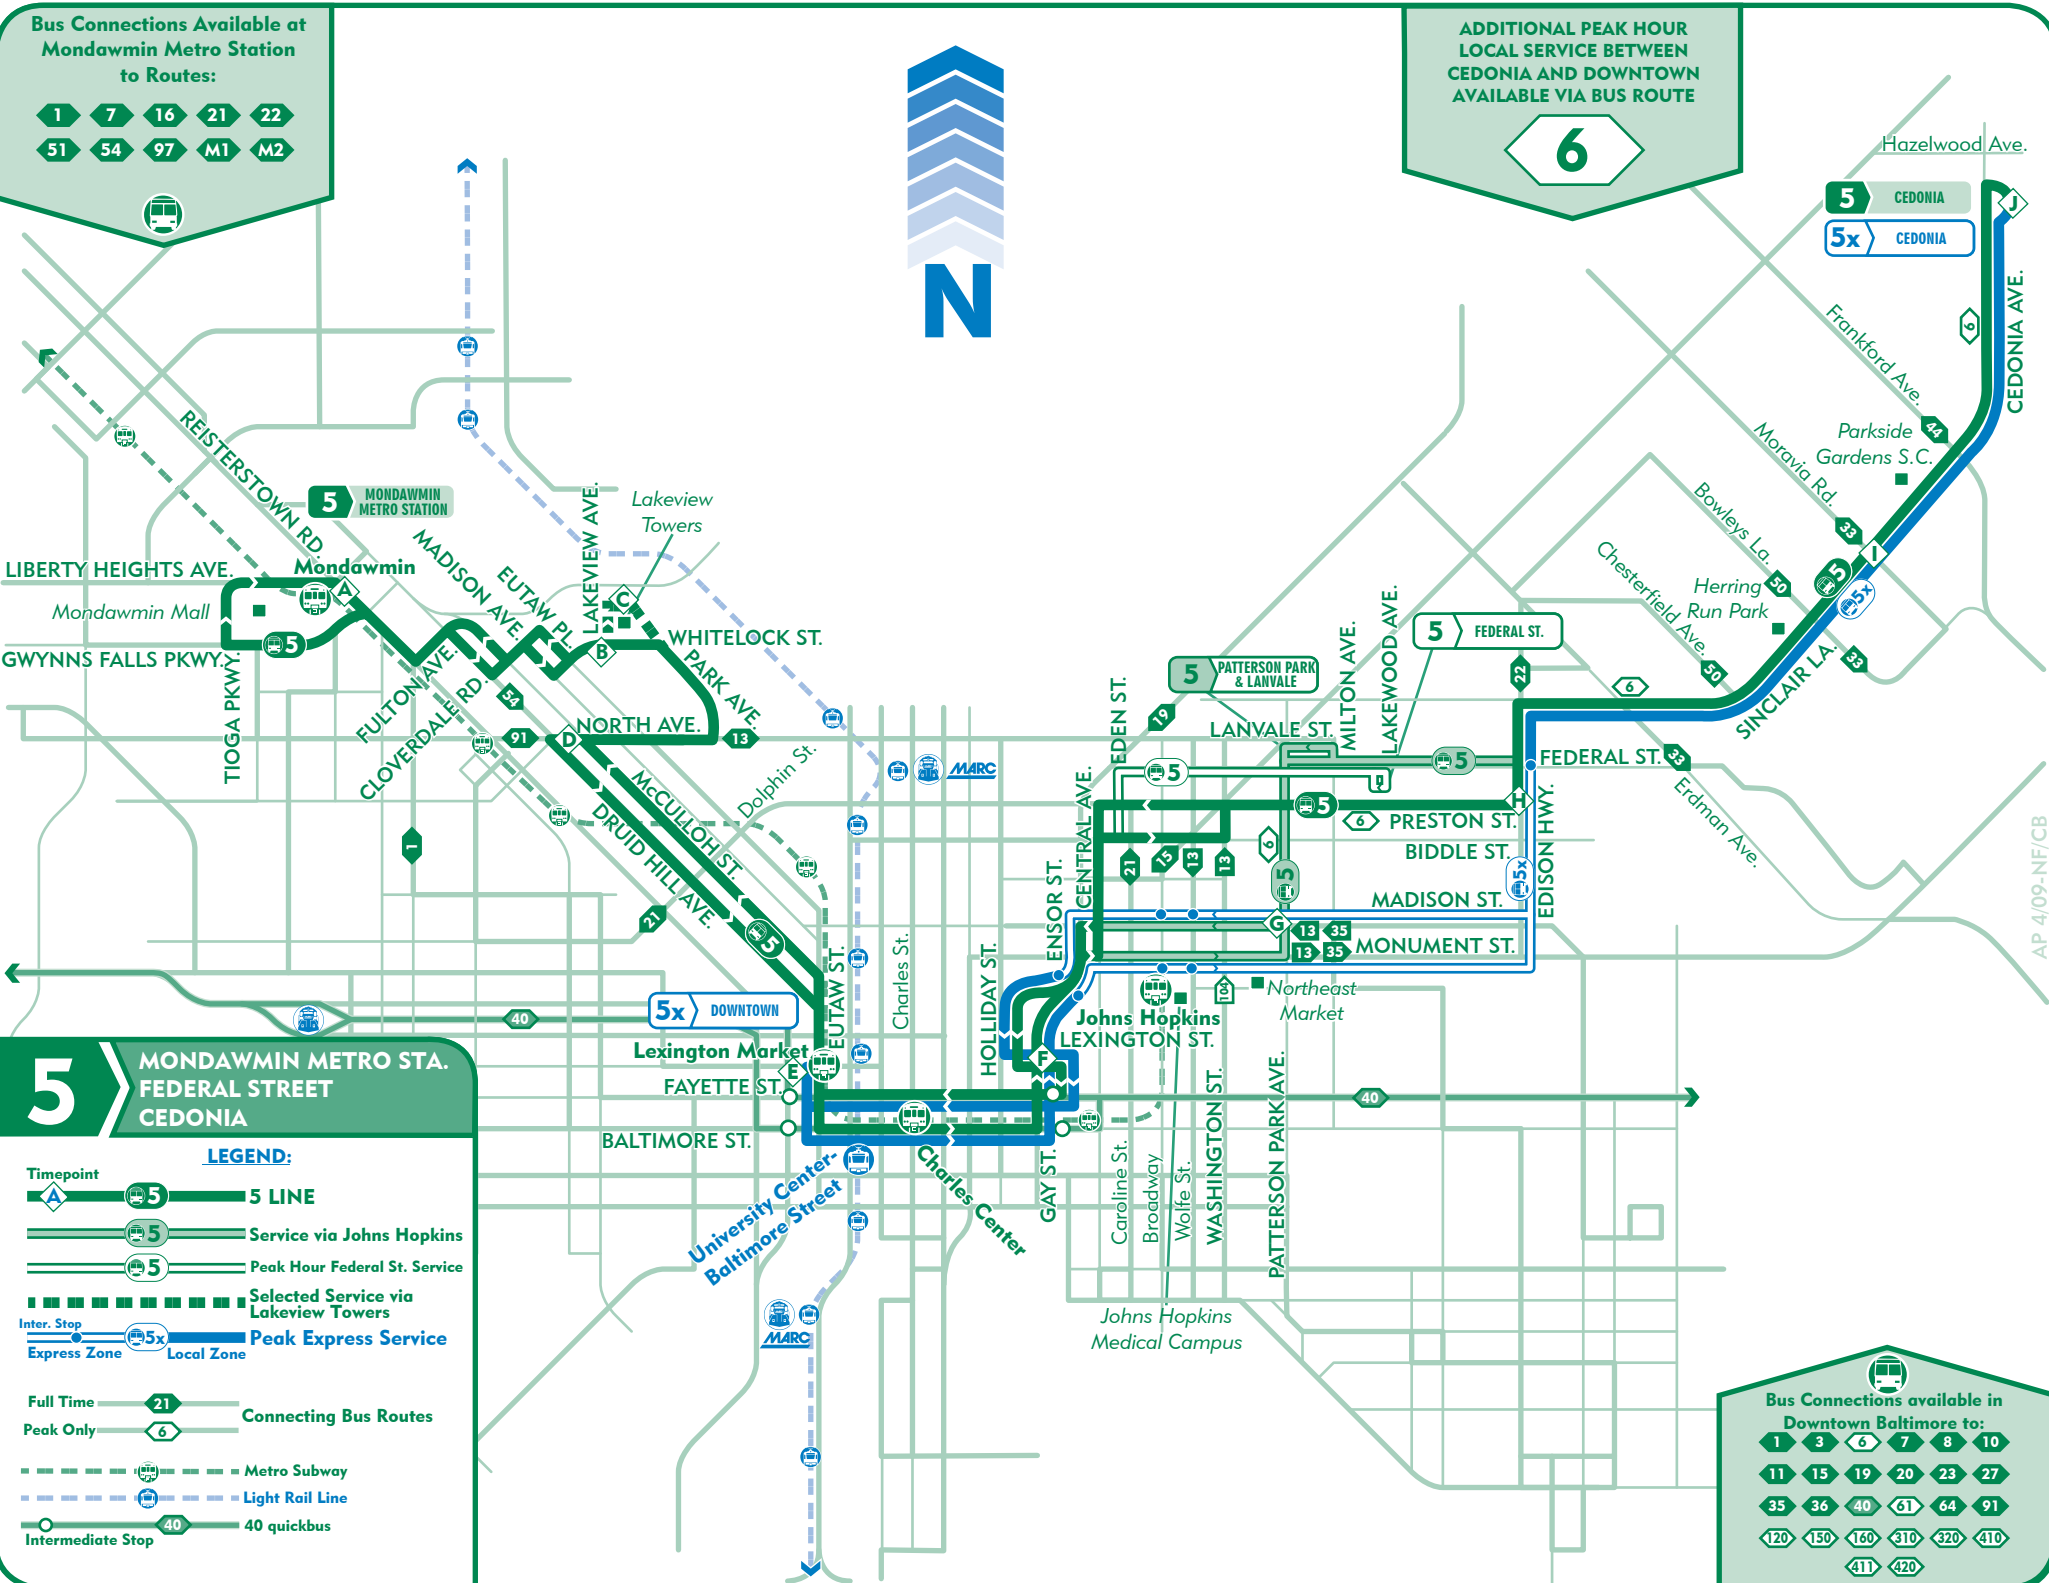

Bus Connections Available at Mondawmin Metro Station to Routes:

- 1 7 16 21 22
- 51 54 97 M1 M2

ADDITIONAL PEAK HOUR LOCAL SERVICE BETWEEN CEDONIA AND DOWNTOWN AVAILABLE VIA BUS ROUTE

5 MONDAWMIN METRO STA. FEDERAL STREET CEDONIA

LEGEND:

- Timepoint **5 LINE**
- Service via Johns Hopkins
- Peak Hour Federal St. Service
- Selected Service via Lakeview Towers
- Inter. Stop **Peak Express Service**
- Express Zone Local Zone
- Full Time **Connecting Bus Routes**
- Peak Only
- Metro Subway
- Light Rail Line
- 40 quickbus
- Intermediate Stop

Bus Connections available in Downtown Baltimore to:

- 1 3 6 7 8 10
- 11 15 19 20 23 27
- 35 36 40 61 64 91
- 120 150 160 310 320 410
- 411 420