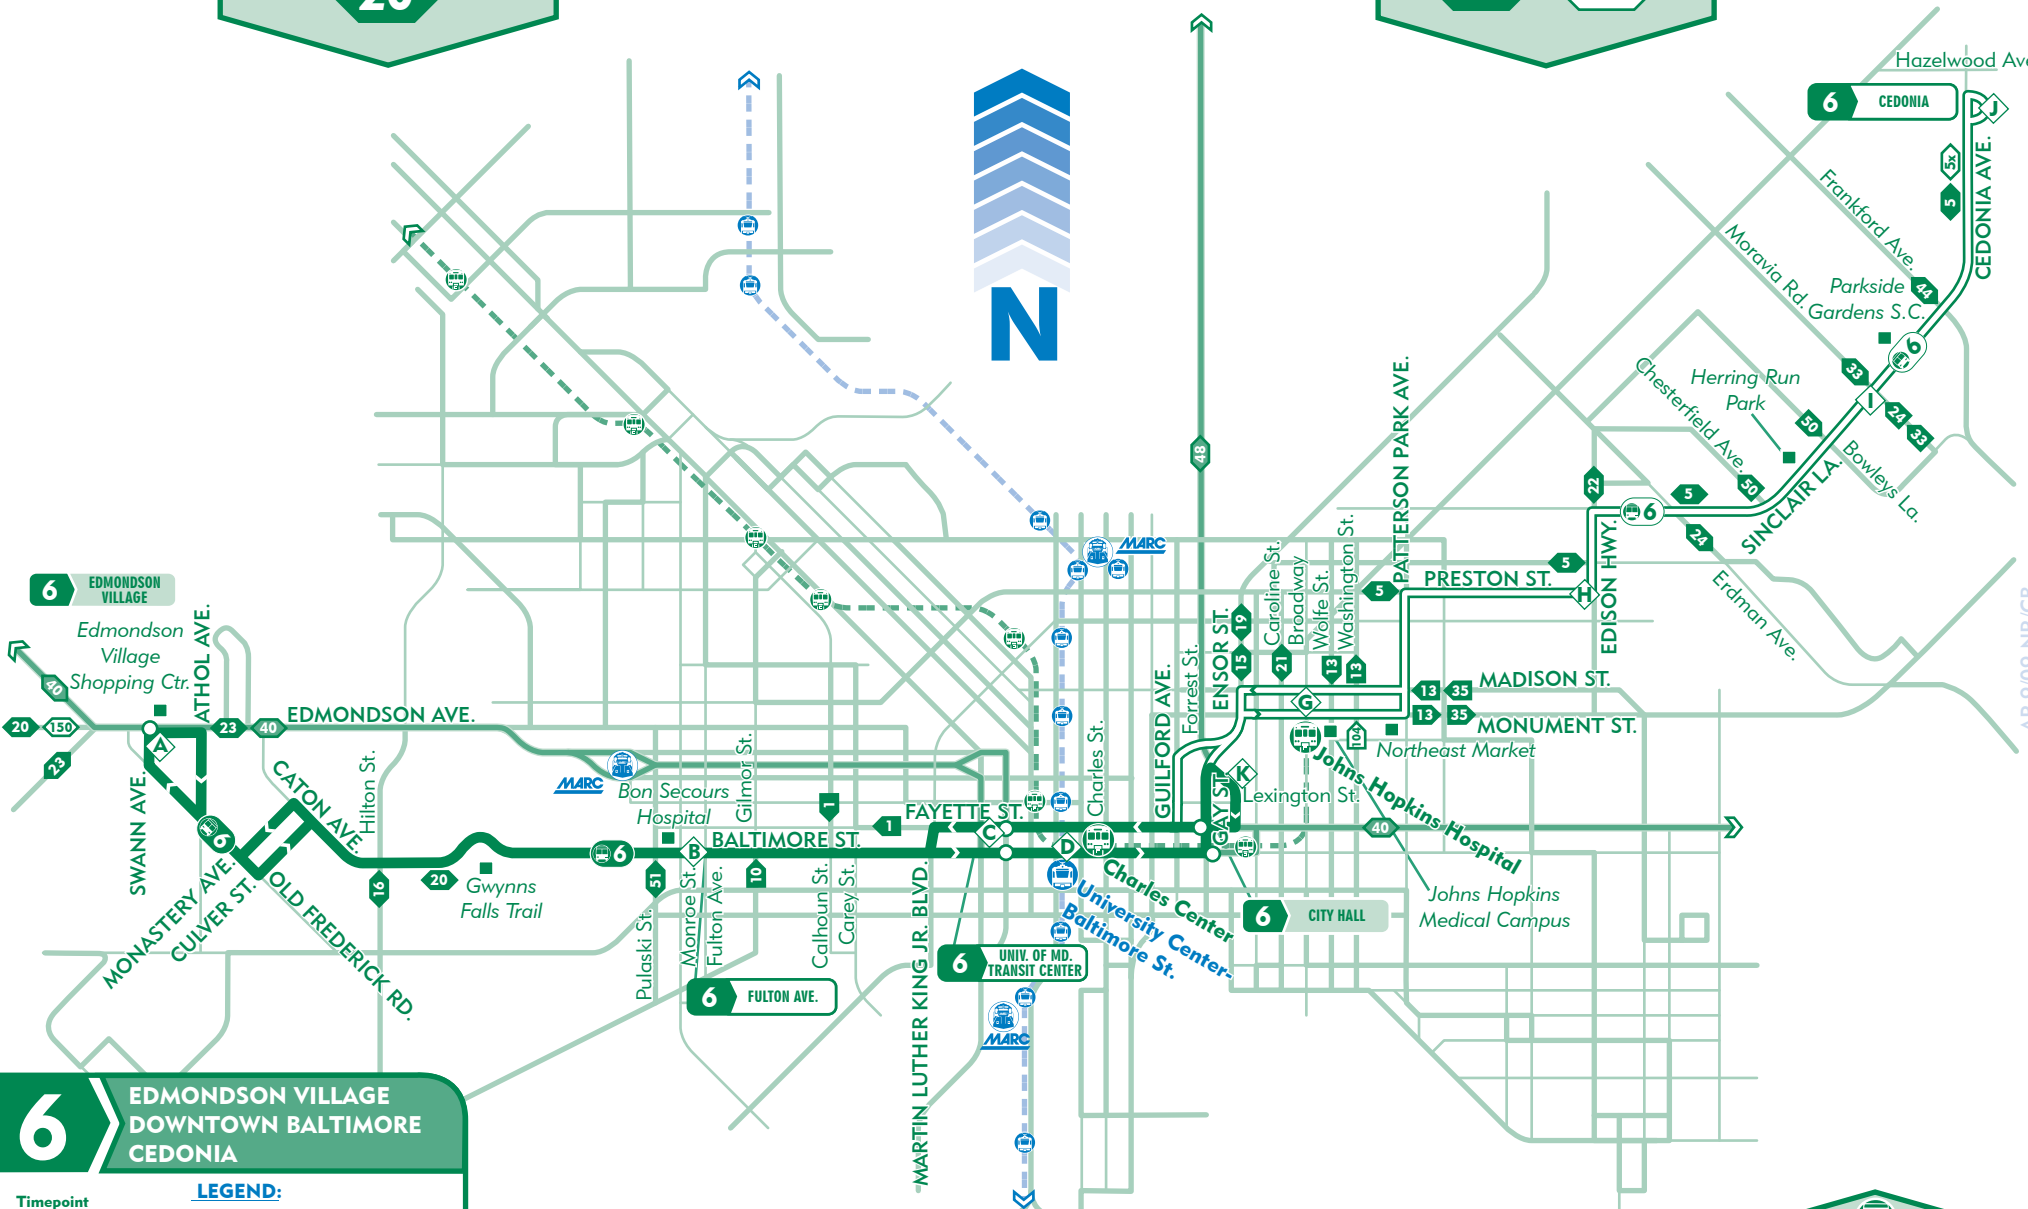

ADDITIONAL SERVICE BETWEEN EDMONDSON VILLAGE AND DOWNTOWN AVAILABLE VIA BUS ROUTE

20

ADDITIONAL SERVICE BETWEEN CEDONIA AND DOWNTOWN AVAILABLE VIA BUS ROUTE

5

5x

# 6 EDMONDSON VILLAGE DOWNTOWN BALTIMORE CEDONIA

**LEGEND:**

- Timepoint: 6
- Full Time: 21
- Peak Only: 5x
- 6 LINE:
- Peak Service to Cedonia:
- Connecting Bus Routes:
- Metro Subway:
- Light Rail Line:
- quickbus Service:
- Intermediate Stop:

Bus Connections available in Downtown Baltimore to:

1	3	5	7	8	10
11	15	19	20	23	27
35	36	40	48	61	64
91	120	150	160	310	320
410	411	420			