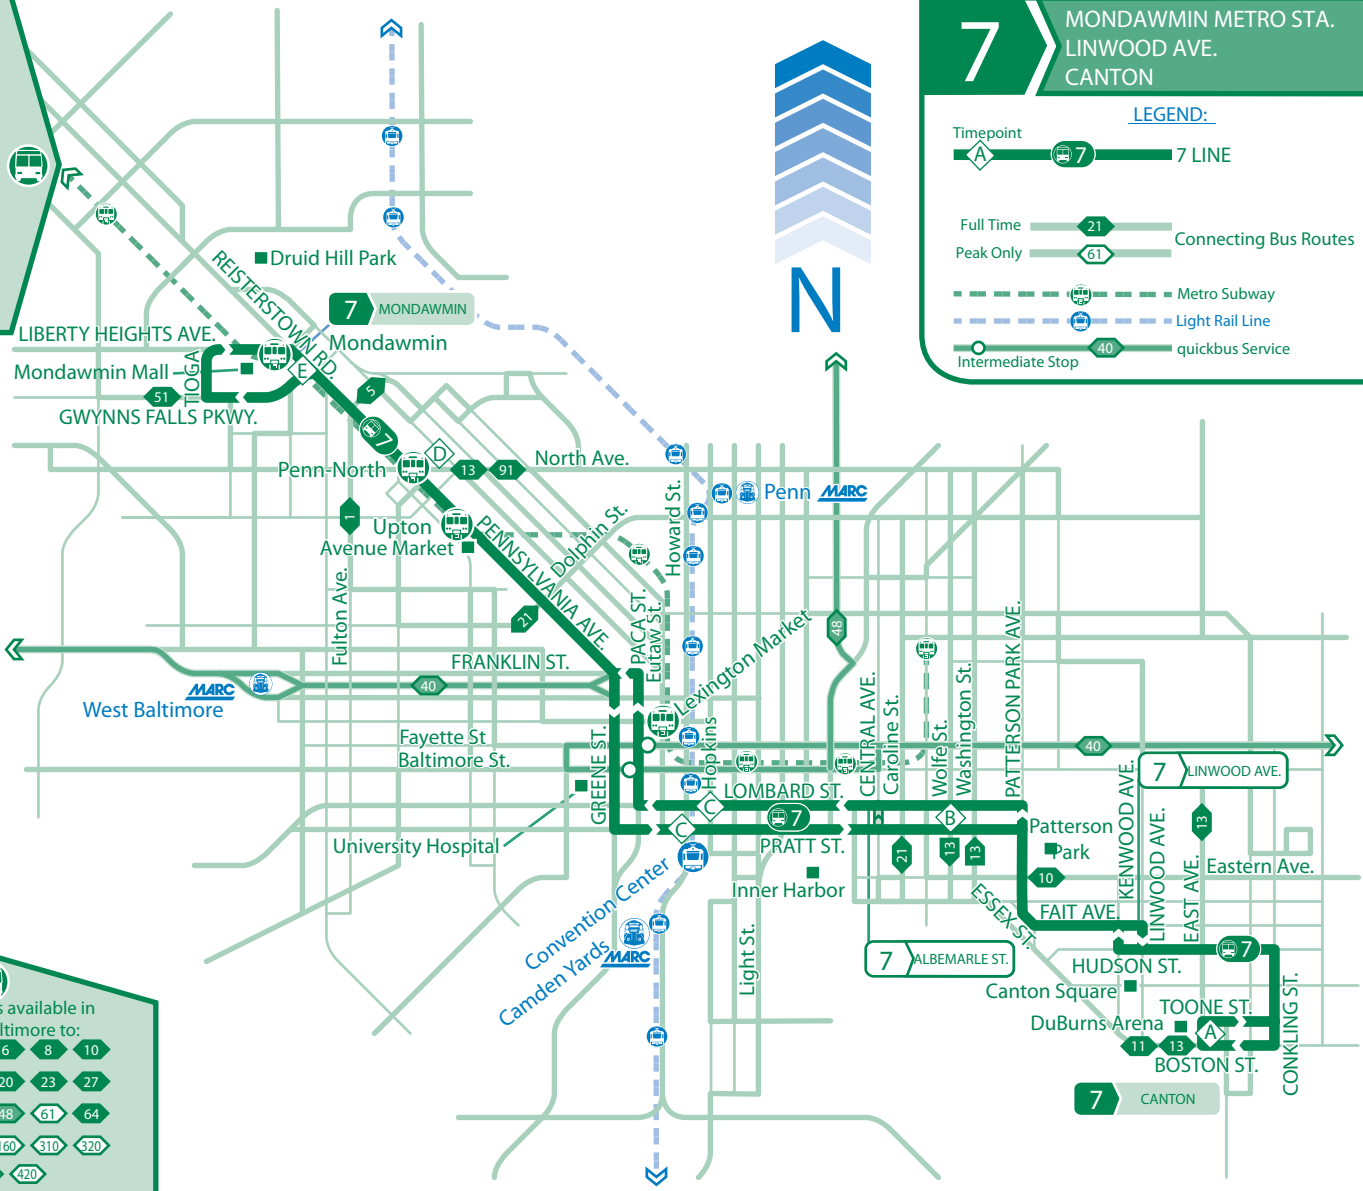

- 1 5
- 16 21
- 22 51
- 52 53
- 54 97

7

MONDAWMIN METRO STA.
LINWOOD AVE.
CANTON

LEGEND:

- Timepoint 7 LINE
- Full Time 21 Connecting Bus Routes
- Peak Only 61 Connecting Bus Routes
- Metro Subway
- Light Rail Line
- Intermediate Stop 40 quickbus Service

AP 9/09-CB

Bus Connections available in Downtown Baltimore to:

- 1 3 5 6 8 10
- 11 15 19 20 23 27
- 35 36 40 48 61 64
- 91 120 150 160 310 320
- 410 411 420