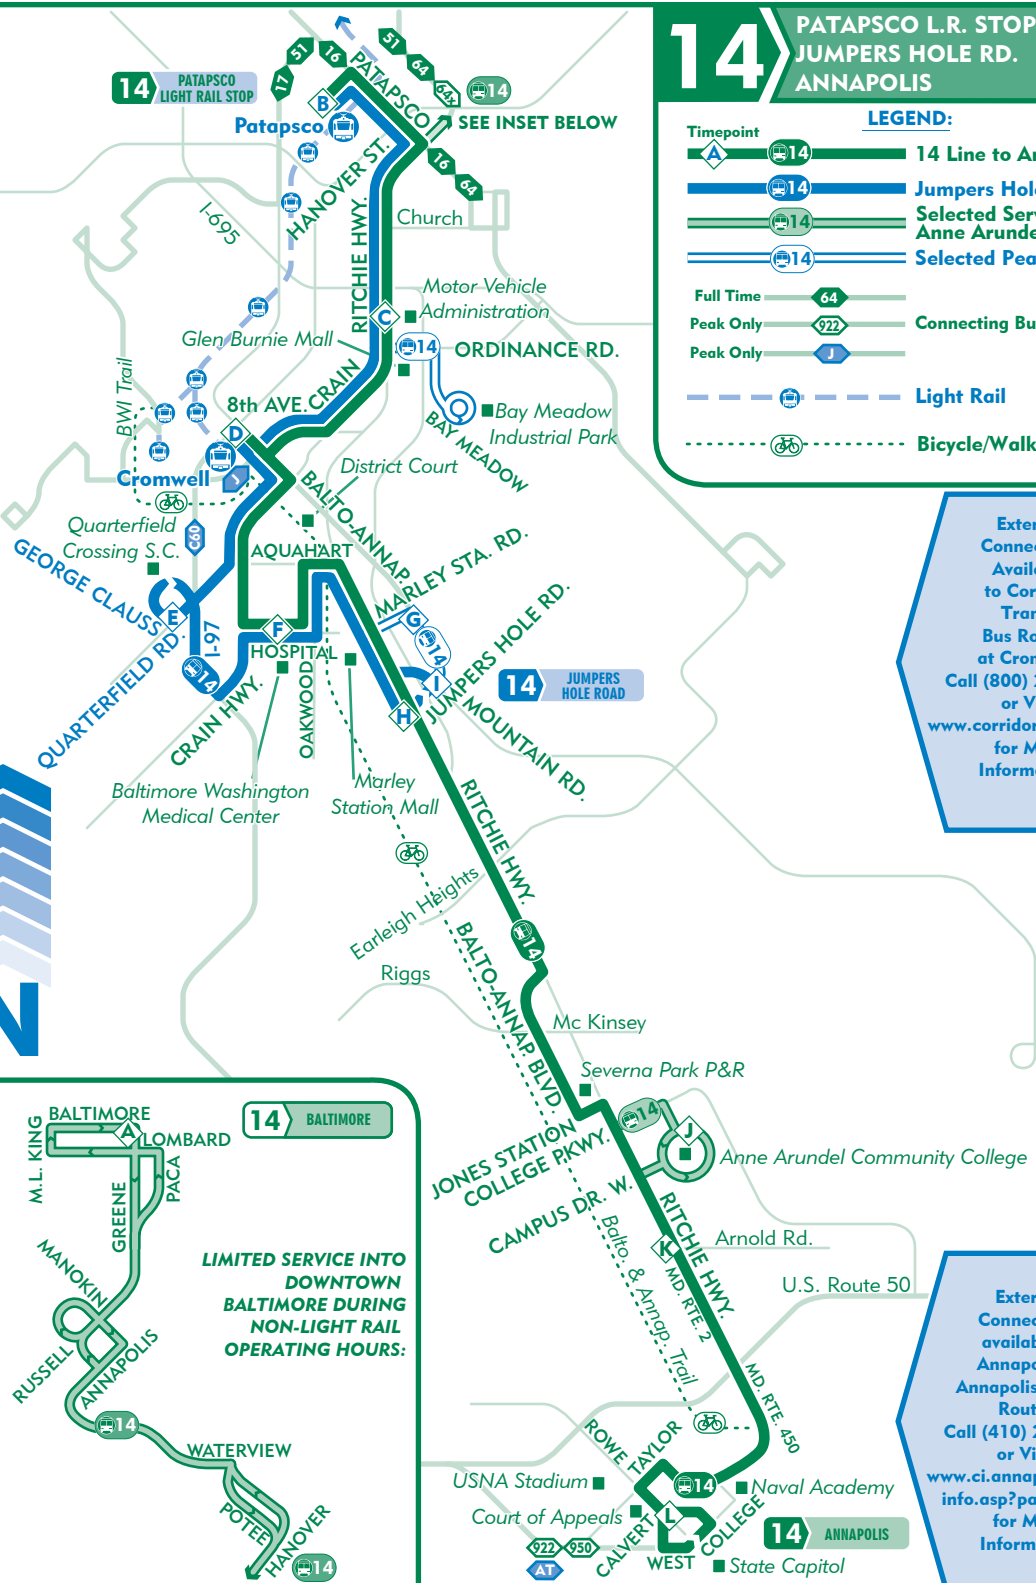

# 14 PATAPSCO L.R. STOP JUMPERS HOLE RD. ANNAPOLIS

**LEGEND:**

- Timepoint 14 Line to Annapolis
- Jumpers Hole Service
- Selected Service via Anne Arundel C.C.
- Selected Peak Service
- Full Time 64
- Peak Only 922
- Peak Only J
- Light Rail
- Bicycle/Walking Trail

External Connection Available to Corridor Transit Bus Route J at Cromwell. Call (800) 270-9553 or Visit [www.corridortransit.com](http://www.corridortransit.com) for More Information.

External Connections available in Annapolis to Annapolis Transit Routes. Call (410) 263-7964 or Visit [www.ci.annapolis.md.us/info.asp?page=1368](http://www.ci.annapolis.md.us/info.asp?page=1368) for More Information

LIMITED SERVICE INTO DOWNTOWN BALTIMORE DURING NON-LIGHT RAIL OPERATING HOURS:

AP 9/09-NR/CB