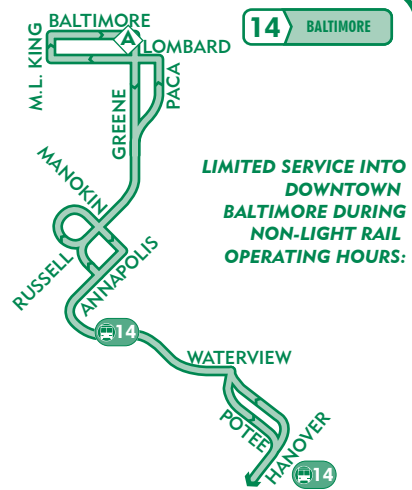

# 14 PATAPSCO L.R. STOP JUMPERS HOLE RD. ANNAPOLIS

**LEGEND:**

- Timepoint 14 Line to Annapolis
- Jumpers Hole Service
- Selected Service via Anne Arundel C.C.
- Selected Peak Service
- Full Time 64
- Peak Only 922
- Peak Only J
- Light Rail
- Bicycle/Walking Trail

External Connection Available to Corridor Transit Bus Route J at Cromwell. Call (800) 270-9553 or Visit [www.corridortransit.com](http://www.corridortransit.com) for More Information.

External Connections available in Annapolis to Annapolis Transit Routes. Call (410) 263-7964 or Visit [www.ci.annapolis.md.us/info.asp?page=1368](http://www.ci.annapolis.md.us/info.asp?page=1368) for More Information

LIMITED SERVICE INTO DOWNTOWN BALTIMORE DURING NON-LIGHT RAIL OPERATING HOURS:

AP 9/09-NR/CB