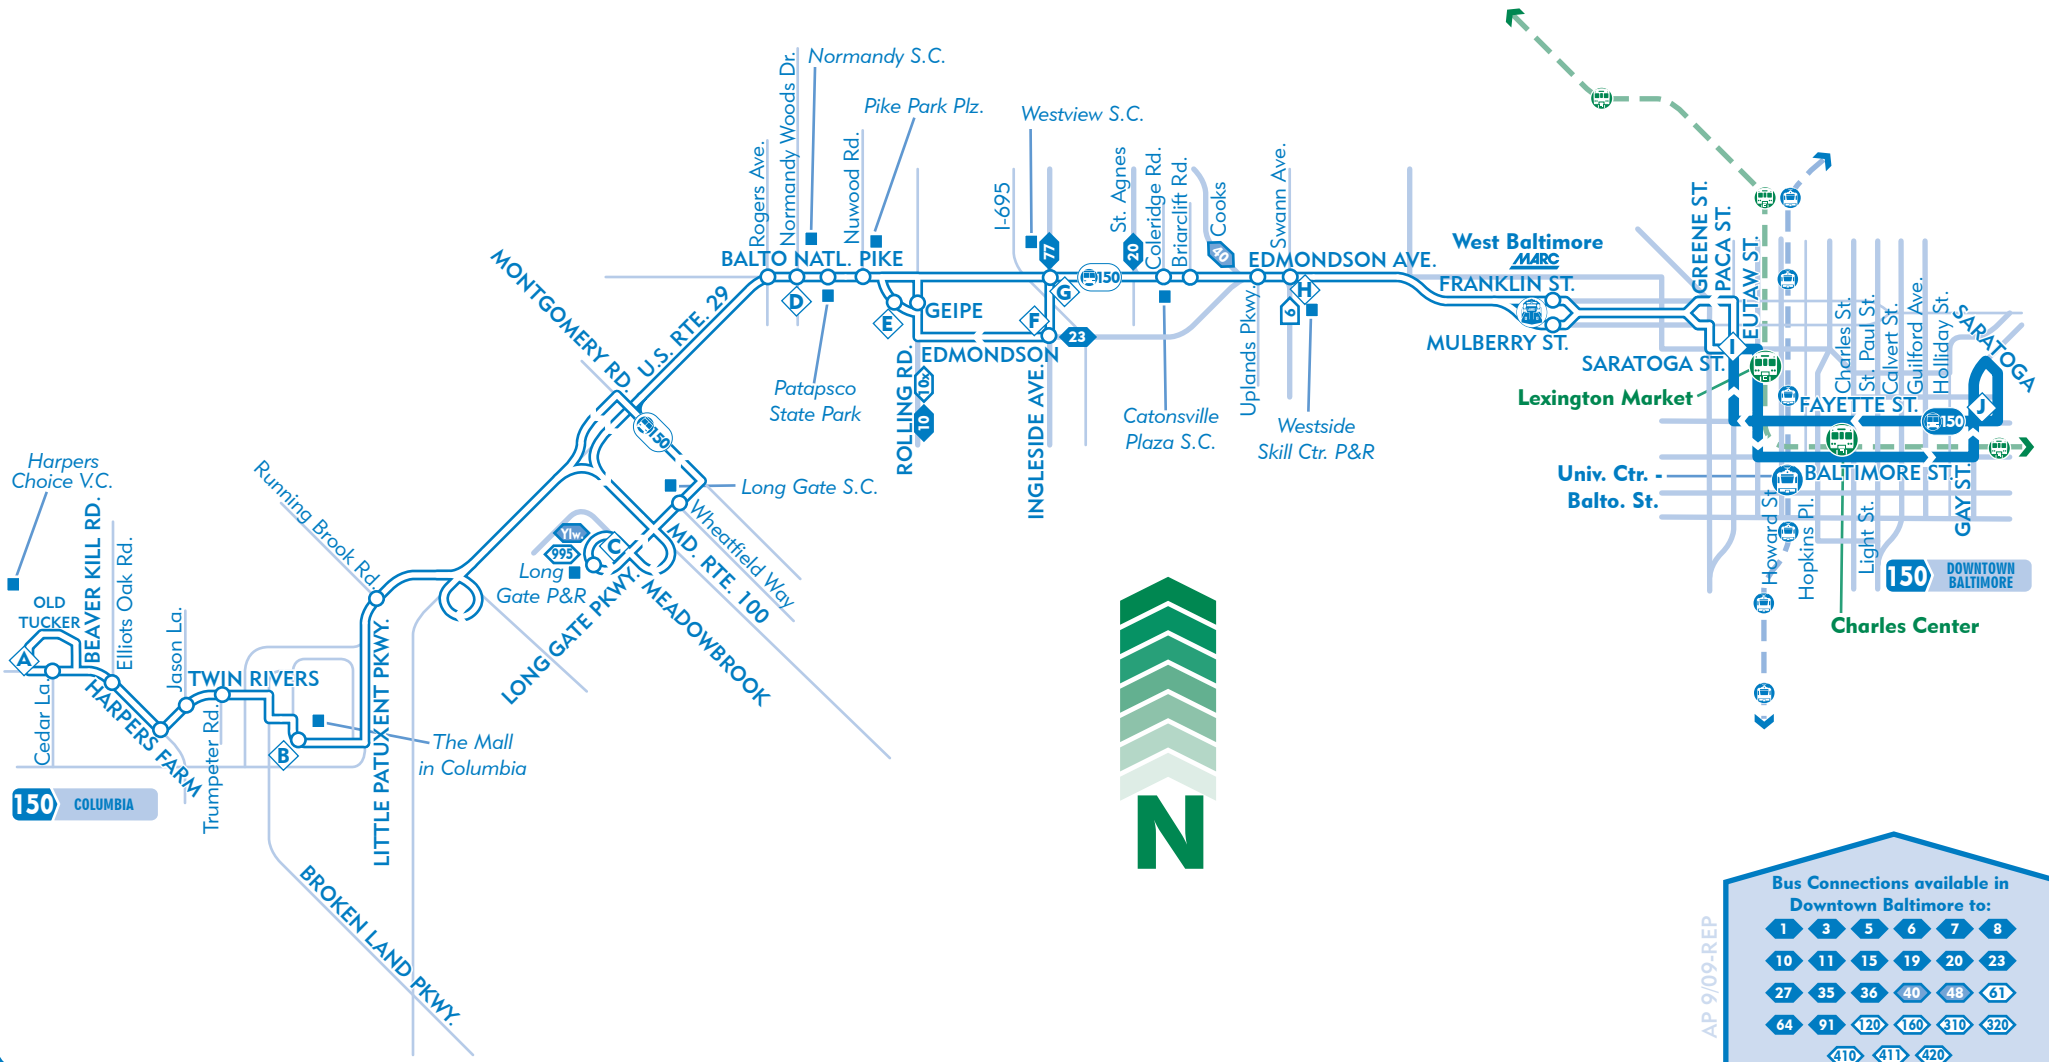

Bus Connections available at
The Mall in Columbia to:

915 929

External Connection to Howard Transit Routes
Blue Brown Gold Green Orange Red Silver Yellow

E

at The Mall in Columbia.
For More Info, call (800) 270-9553 or Visit
www.howardtransit.com
www.corridortransit.com

150

COLUMBIA DOWNTOWN BALTIMORE

LEGEND:

- Timepoint: 150 LINE Local Zone (A)
- Stop: 150 LINE Express Zone
- Full Time: 77
- Peak Only: 10x
- Connecting Bus Routes
- Metro Subway
- Light Rail Line
- MARC Train Service to/from Washington DC

Bus Connections available in
Downtown Baltimore to:

1	3	5	6	7	8
10	11	15	19	20	23
27	35	36	40	48	61
64	91	120	160	310	320
	410	411	420		

AP 9/09-REP