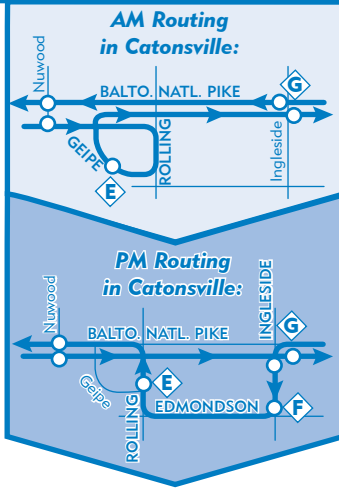

Bus Connections available at
The Mall in Columbia to:

915 929

External Connection to Howard Transit Routes
Blue Brown Gold Green Orange Red Silver Yellow

E

at The Mall in Columbia.
For More Info, call (800) 270-9553 or Visit
www.howardtransit.com
www.corridortransit.com

150

COLUMBIA DOWNTOWN BALTIMORE

LEGEND:

- Timepoint: 150 LINE Local Zone (A)
- Stop: 150 LINE Express Zone
- Full Time: 77
- Peak Only: 10x
- Connecting Bus Routes
- Metro Subway
- Light Rail Line
- MARC Train Service to/from Washington DC

Bus Connections available in
Downtown Baltimore to:

1	3	5	6	7	8
10	11	15	19	20	23
27	35	36	40	48	61
64	91	120	160	310	320
	410	411	420		

AP 9/09-REP