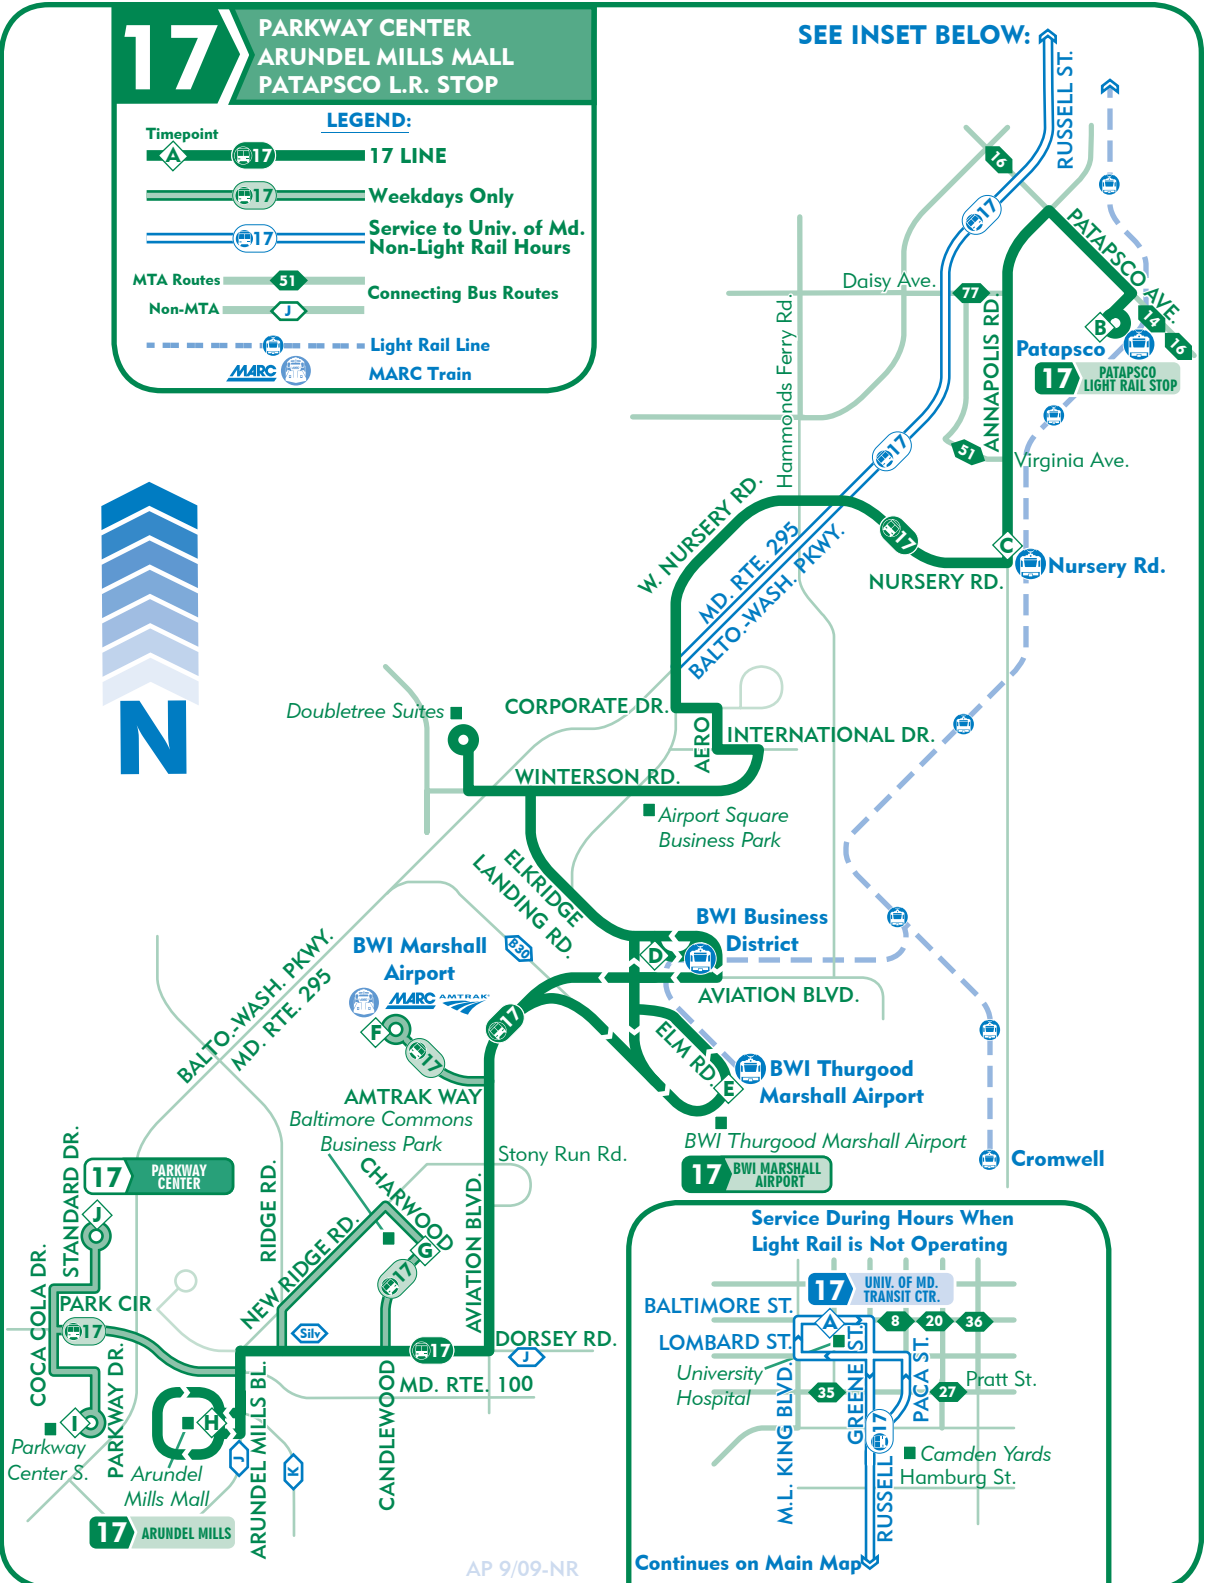

17

PARKWAY CENTER
ARUNDEL MILLS MALL
PATAPSCO L.R. STOP

SEE INSET BELOW:

LEGEND:

- Timepoint 17 LINE
- Weekdays Only
- Service to Univ. of Md. Non-Light Rail Hours
- MTA Routes Connecting Bus Routes
- Non-MTA Connecting Bus Routes
- Light Rail Line
- MARC Train

Service During Hours When Light Rail is Not Operating

This inset map shows the route during hours when light rail is not operating. It starts at Baltimore St. and goes south through Lombard St., University Hospital, M.L. King Blvd., Greene St., Paca St., Pratt St., Camden Yards, and Hamburg St., ending at Russell St. The route is marked with station icons and line numbers 8, 20, 36, 27, and 35.