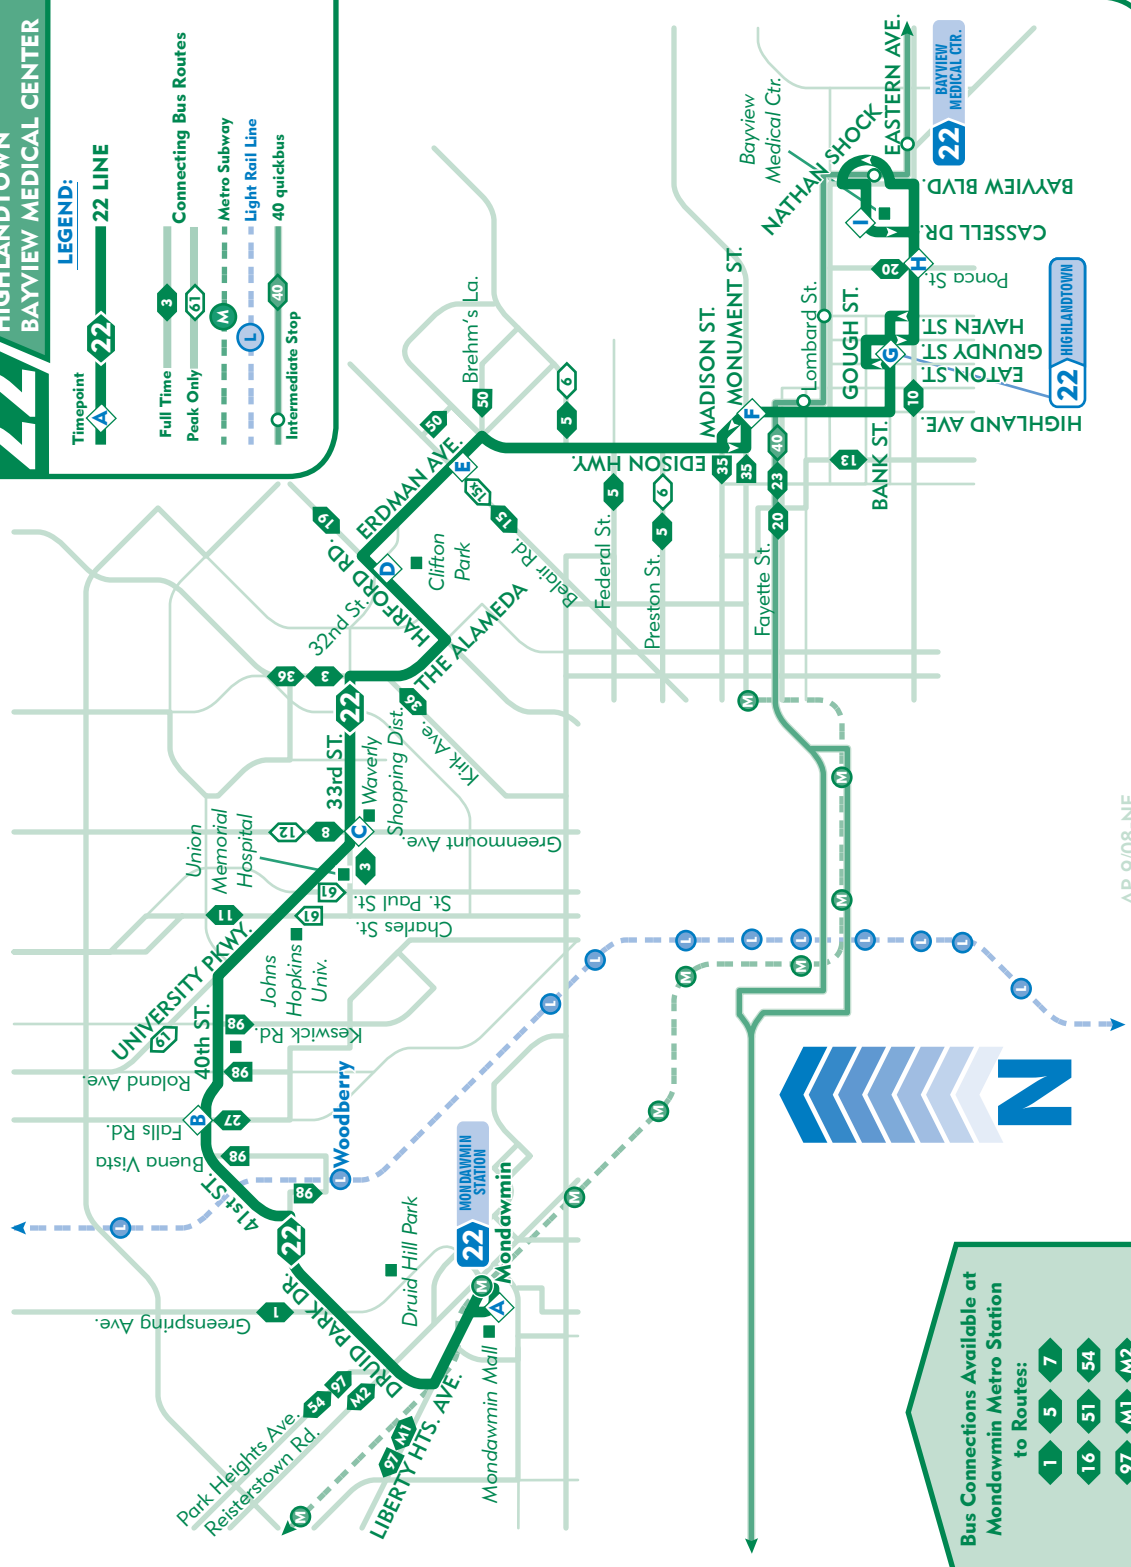

22

**MONDAWMIN STATION
HIGHLANDTOWN
BAYVIEW MEDICAL CENTER**

LEGEND:

- Timepoint
- Full Time
- Peak Only
- Intermediate Stop

Connecting Bus Routes

- Metro Subway
- Light Rail Line
- 40 quickbus

Bus Connections Available at Mondawmin Metro Station to Routes:

- 1, 5, 7, 16, 51, 54, 97, M1, M2

AP 9/08-NF