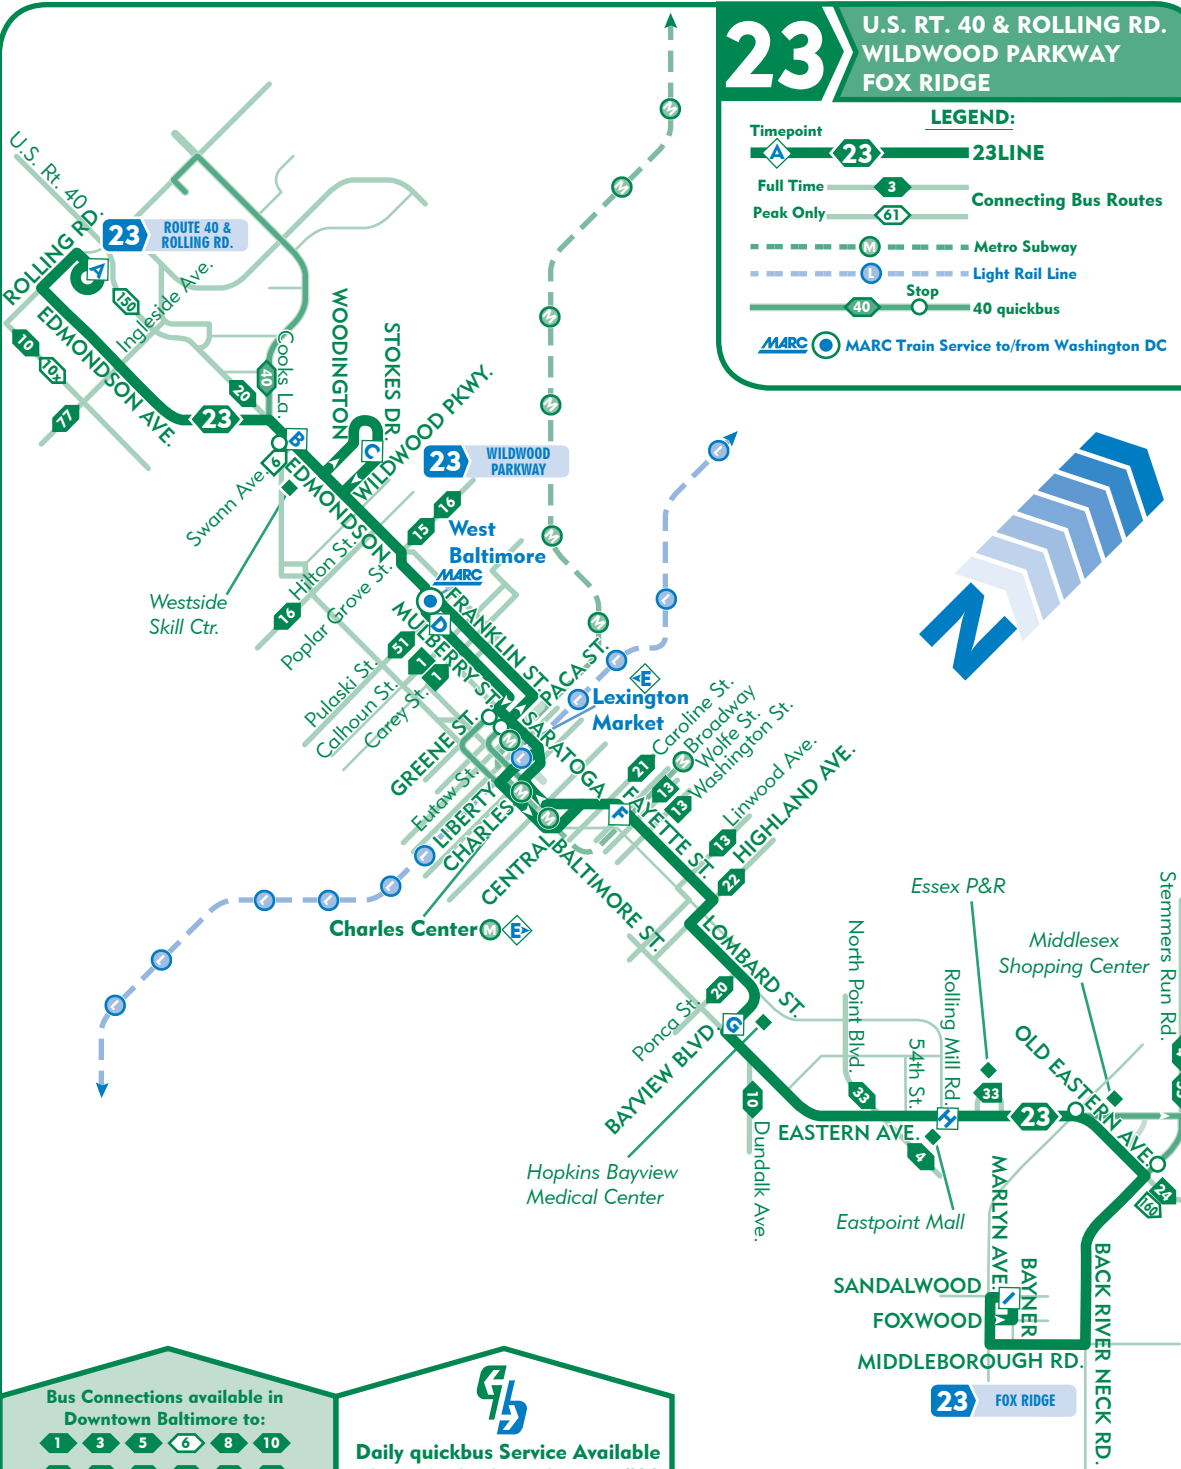

23

U.S. RT. 40 & ROLLING RD.
WILDWOOD PARKWAY
FOX RIDGE

LEGEND:

Timepoint  **23LINE**

Full Time  **Connecting Bus Routes**

Peak Only  **Connecting Bus Routes**

 **Metro Subway**

 **Light Rail Line**

 **Stop**

 **40 quickbus**

  **MARC Train Service to/from Washington DC**

Bus Connections available in Downtown Baltimore to:

-      
-      
-      
-      
-   

Daily quickbus Service Available Along Much of Local Route #23 via quickbus Route #40. Consult quickbus #40 timetable for times and stops served.