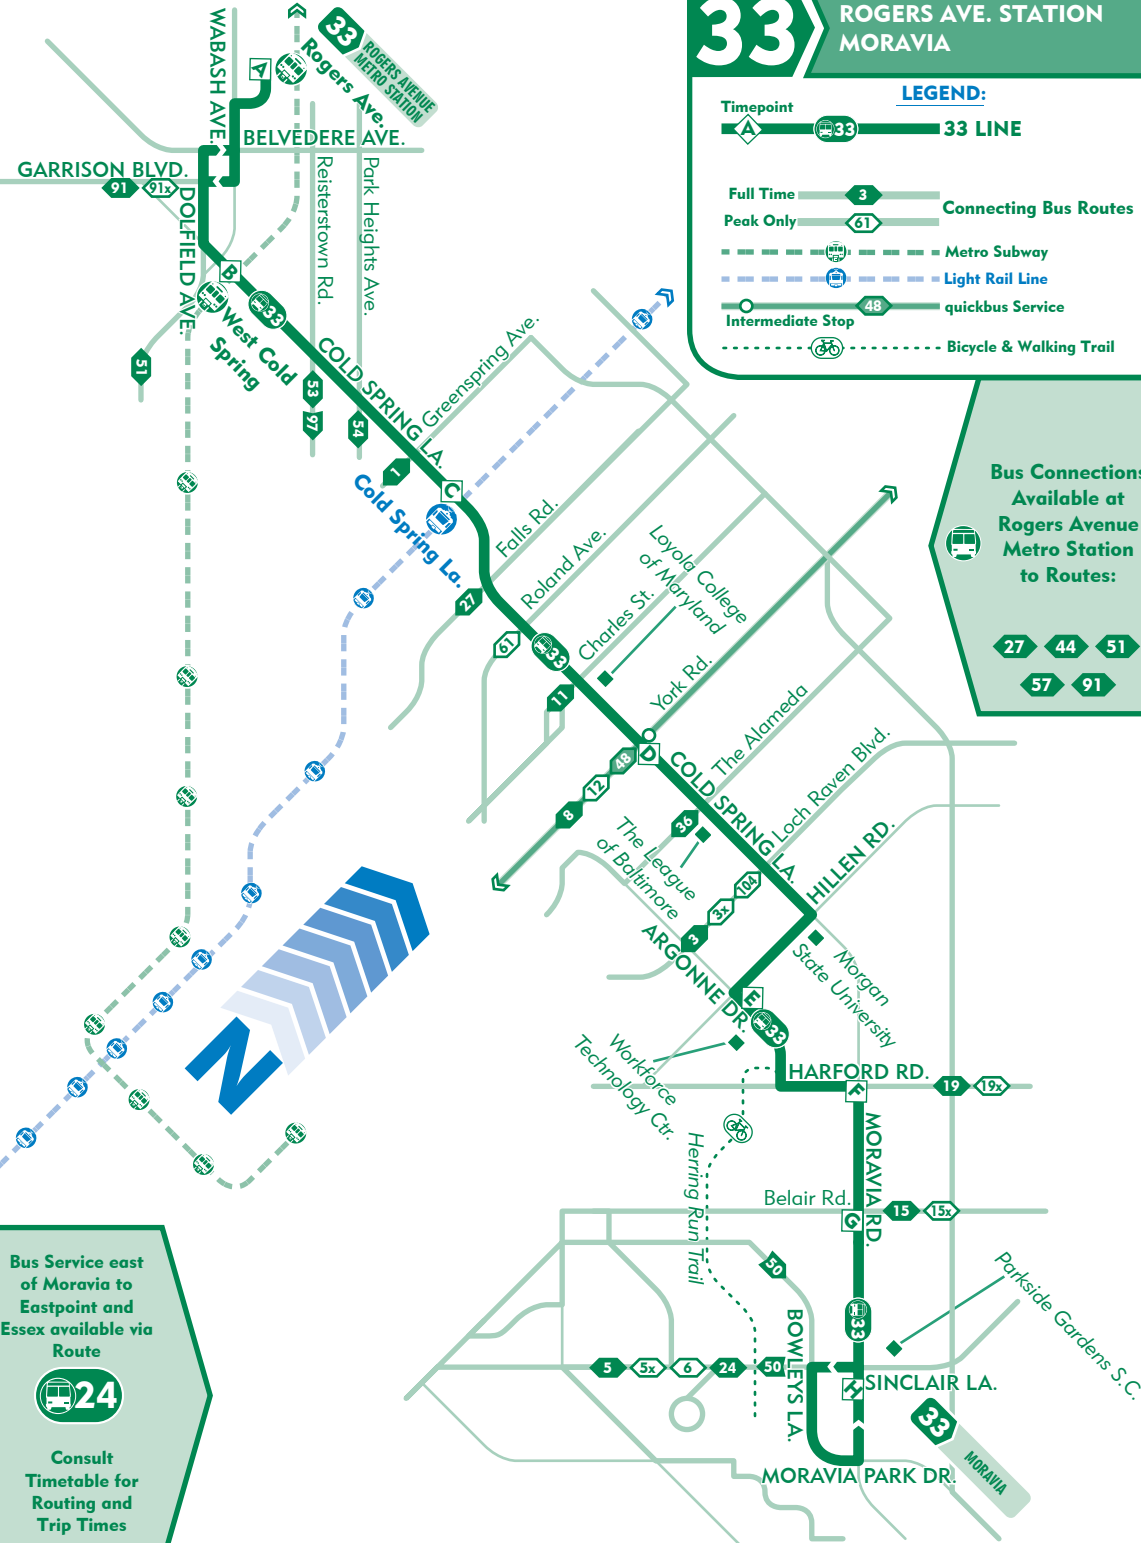

# 33

## ROGERS AVE. STATION MORAVIA

### LEGEND:

- Timepoint   **33 LINE**
- Full Time  **3** **Connecting Bus Routes**
- Peak Only  **61**
-  **Metro Subway**
-  **Light Rail Line**
-  **quickbus Service**
- Intermediate Stop 
-  **Bicycle & Walking Trail**

**Bus Connections Available at Rogers Avenue Metro Station to Routes:**

-   
-  

Bus Service east of Moravia to Eastpoint and Essex available via Route

Consult Timetable for Routing and Trip Times

AP 9/09 - NR/CB