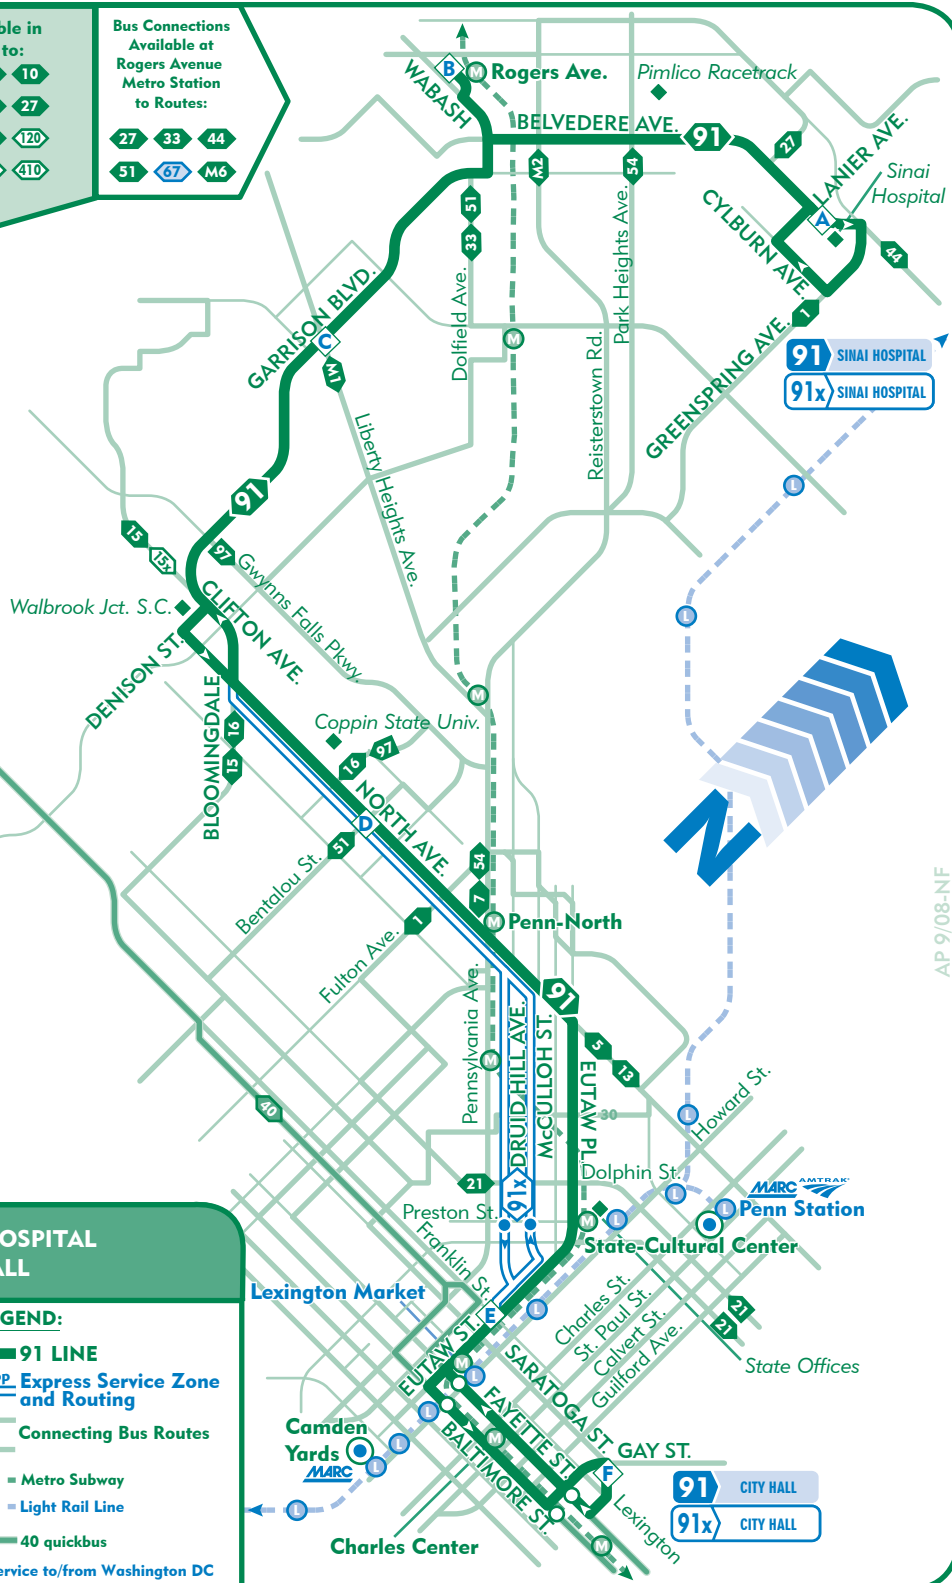

Bus Connections available in Downtown Baltimore to:

- 1 3 5 6 8 10
- 11 15 19 20 23 27
- 35 36 40 61 64 120
- 150 160 310 311 320 410
- 411 412 420

Bus Connections Available at Rogers Avenue Metro Station to Routes:

- 27 33 44
- 51 67 M6

91 SINAI HOSPITAL CITY HALL

LEGEND:

- Timepoint **91 LINE**
- Express Service Zone and Routing**
- Full Time **Connecting Bus Routes**
- Peak Only
- Metro Subway**
- Light Rail Line**
- 40 quickbus**

MARC Train Service to/from Washington DC

AP 9/08-NF