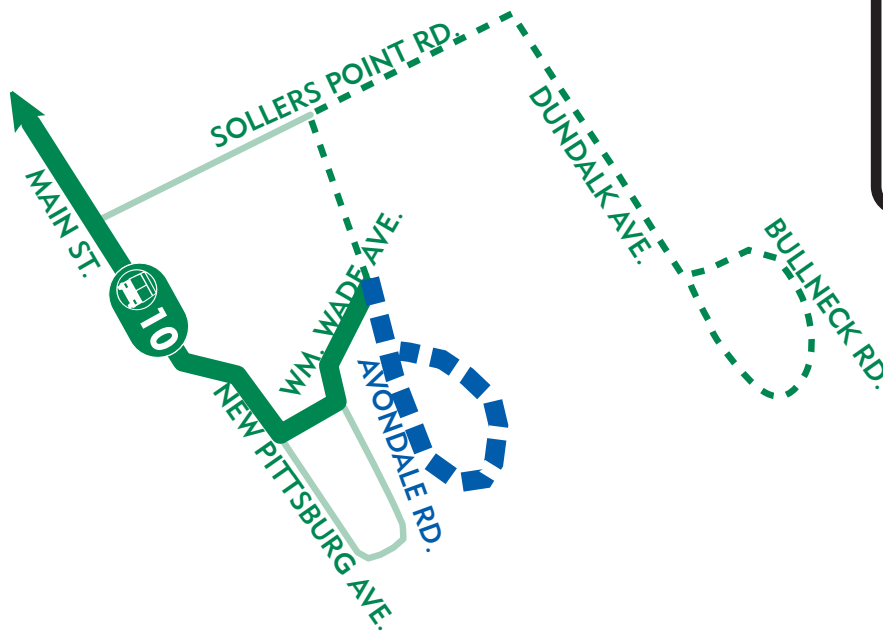

10

CHANGE LATE NIGHT TRIPS TO END AT TURNERS STATION

LEGEND

- UNCHANGED
- - - REVISE ROUTE
- - - ELIMINATE LATE NIGHT TRIPS