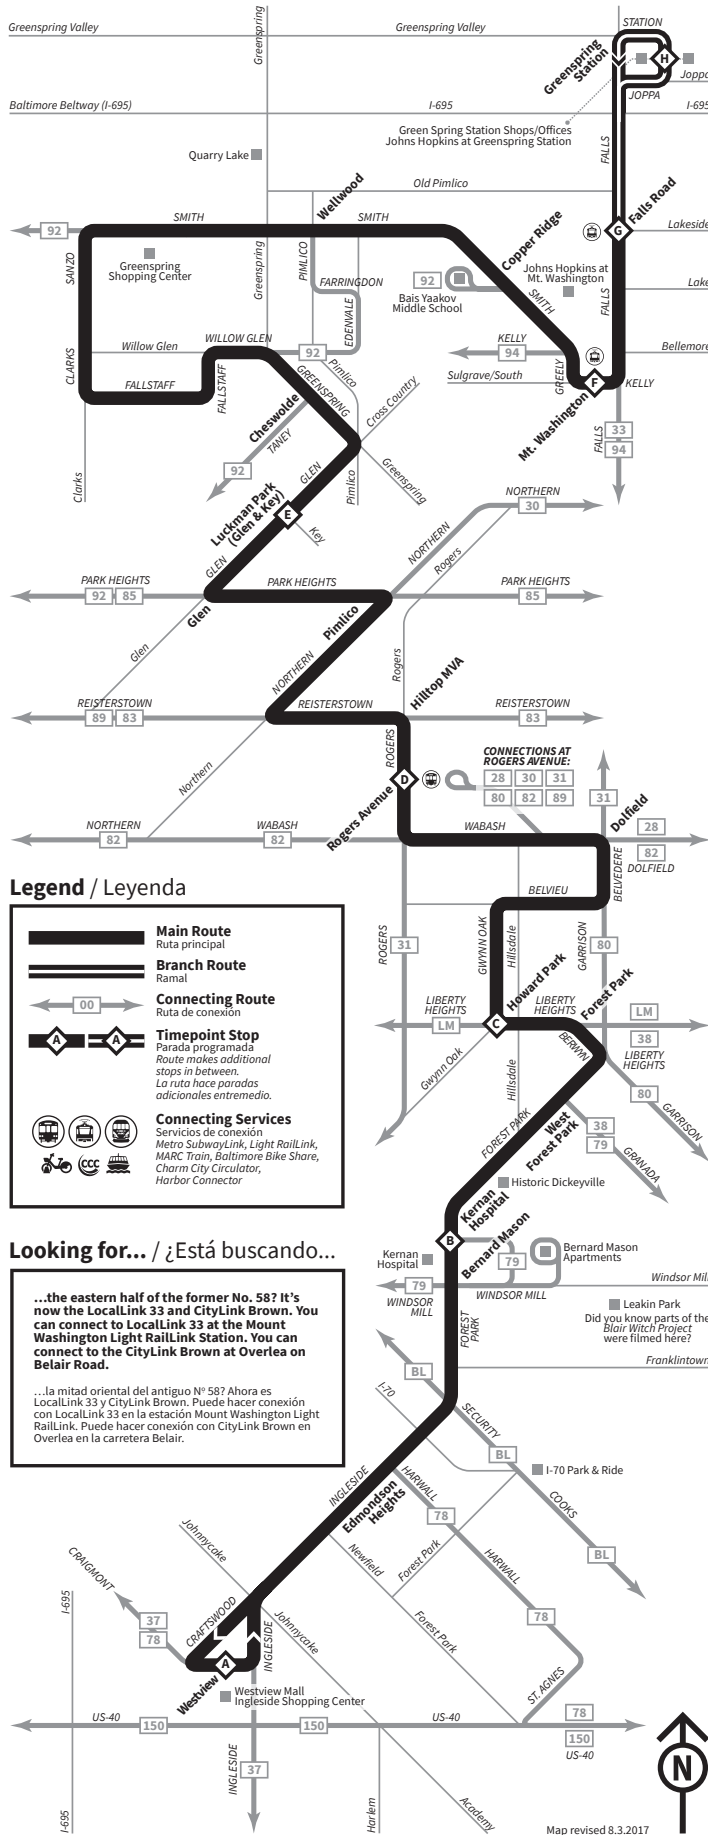

A system map showing all MTA routes is available at mta.maryland.gov/content/transit-maps. En esta Maryland.gov/content/transit-maps hay disponible un mapa del sistema que muestra todas las rutas de MTA.

MDOT MARYLAND DEPARTMENT OF TRANSPORTATION
MARYLAND TRANSIT ADMINISTRATION

LOCAL LINK LocalLink 34
Westview to Falls Road or Greenspring Station

Route Map
Mapa de rutas