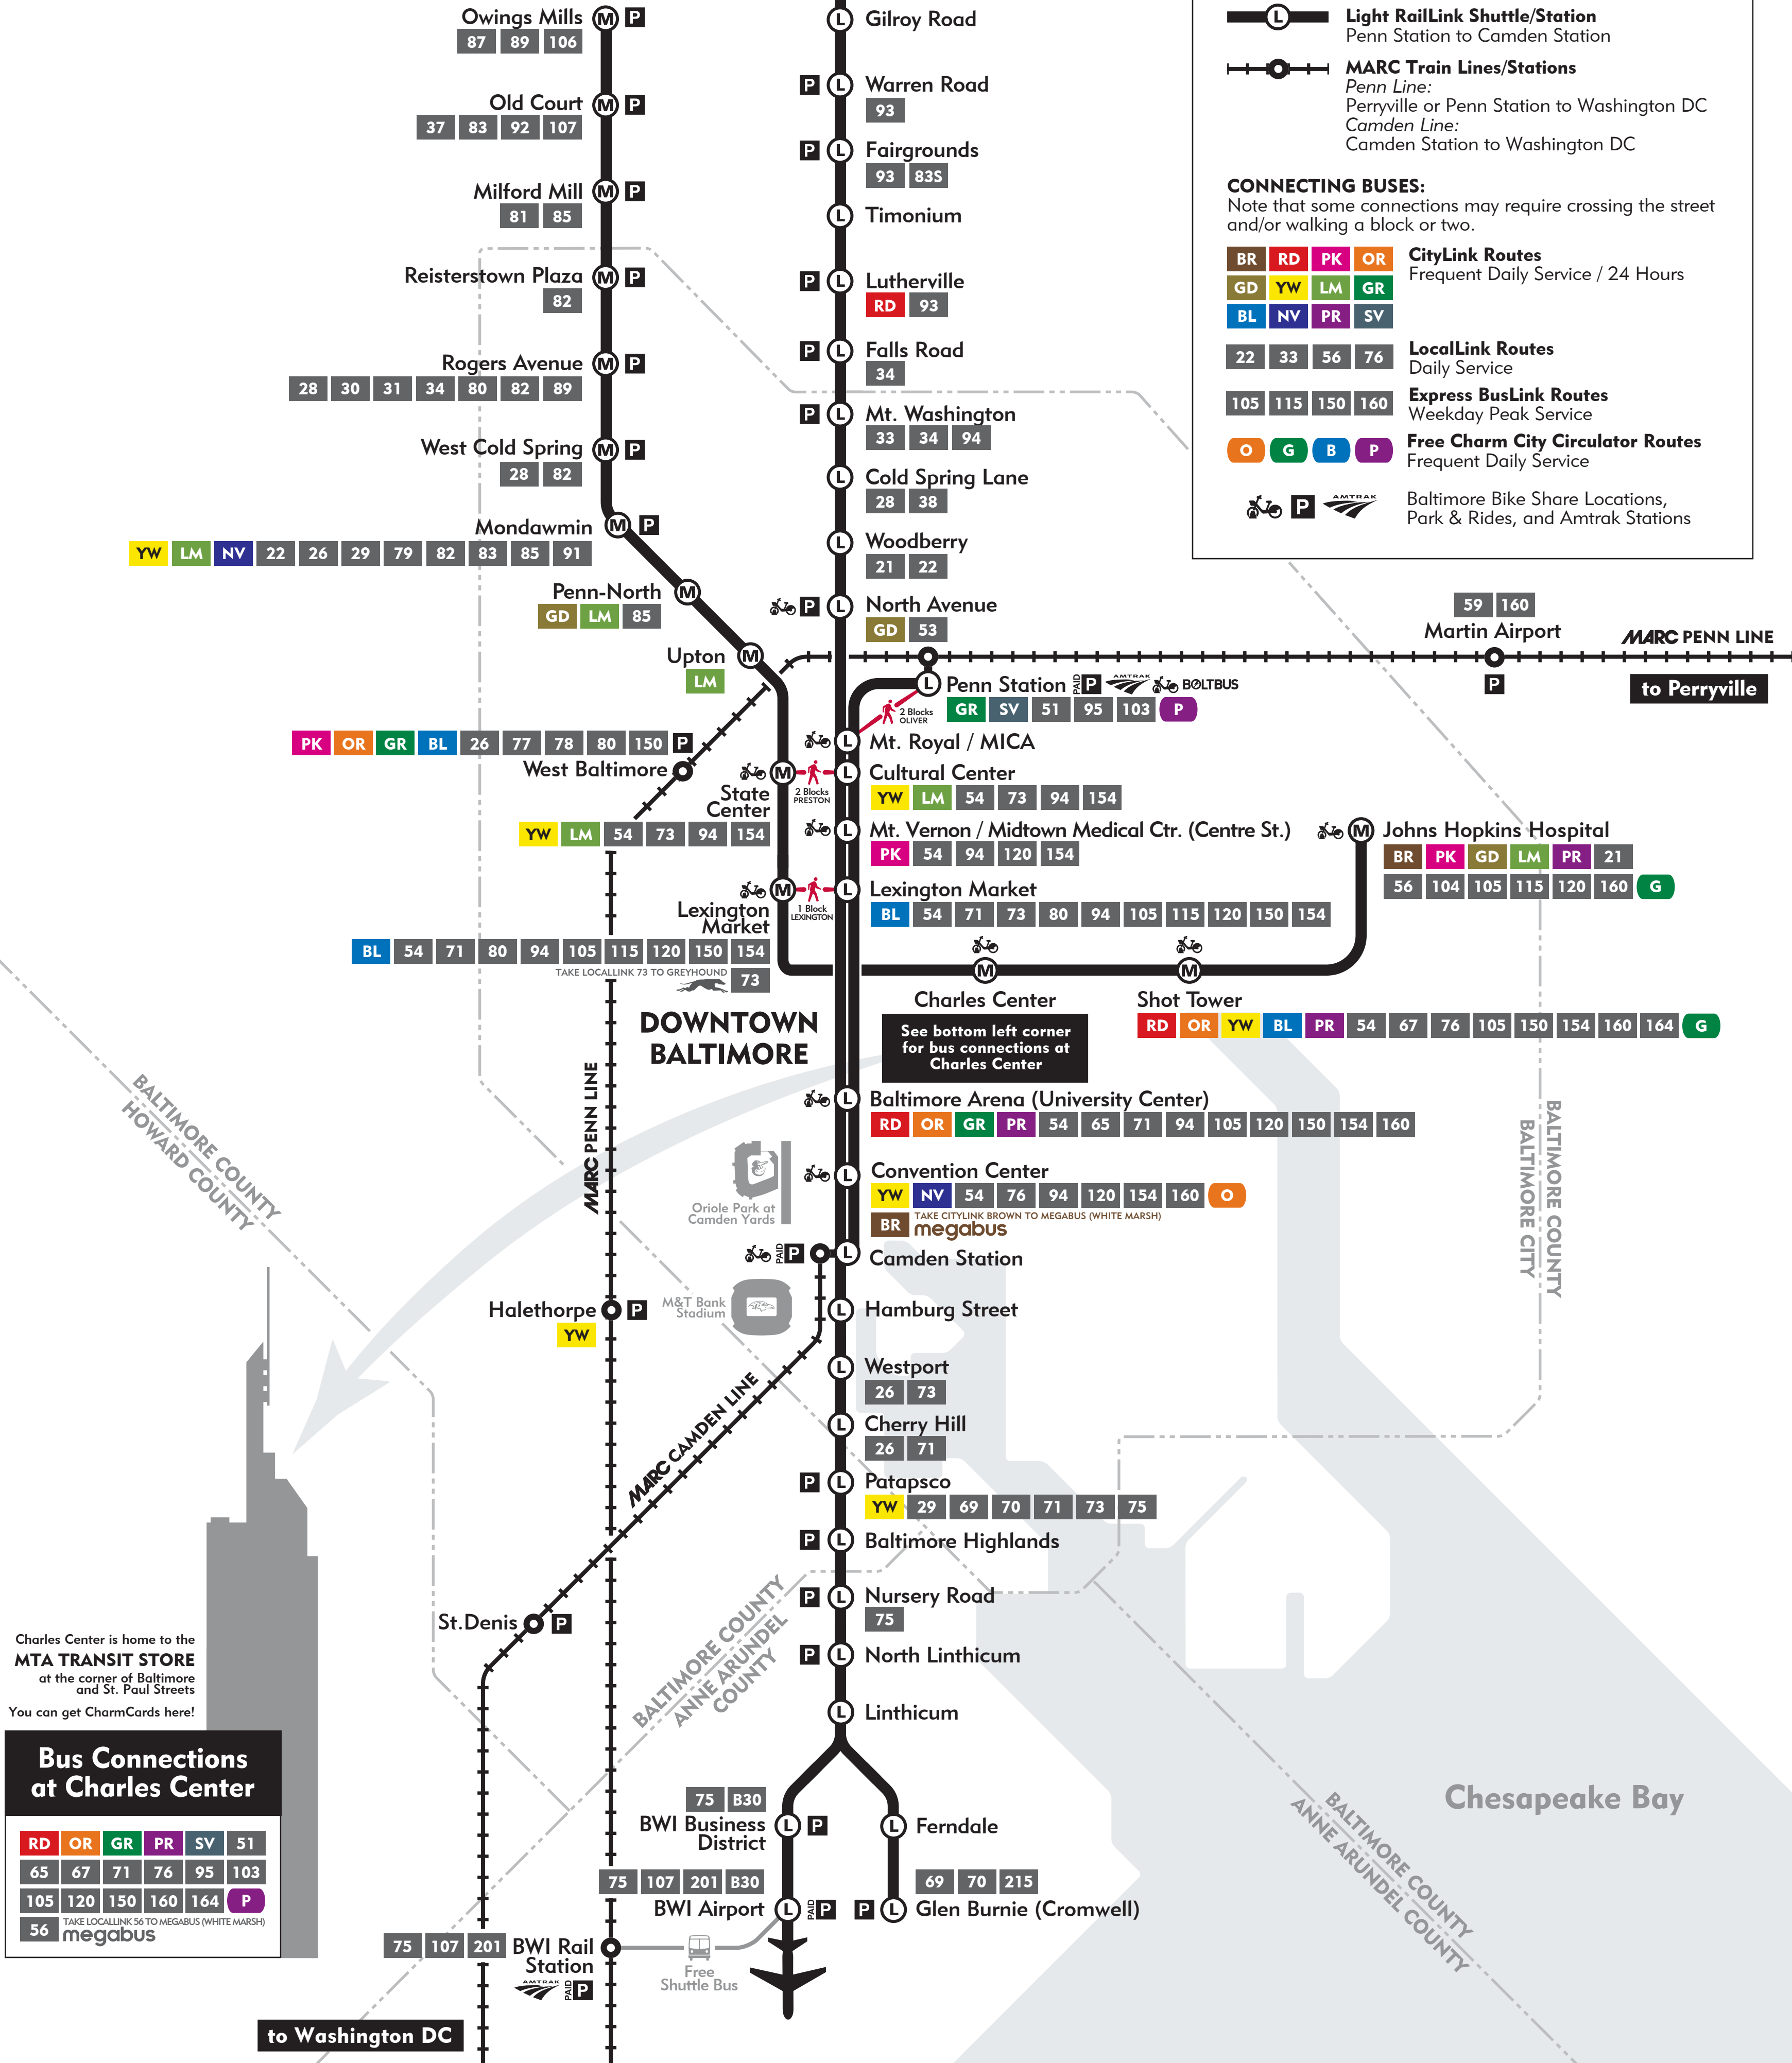

Commuter Bus Connections
 in Downtown Baltimore and/or Johns Hopkins Hospital:
 210 215 310 320 410 411 420 425

Map Legend

RAIL LINES:

- M** Metro SubwayLink Line/Station
Owings Mills to Johns Hopkins Hospital
- L** Light RailLink Line/Station
BWI Airport or Glen Burnie to Fairgrounds or Hunt Valley
- L** Light RailLink Shuttle/Station
Penn Station to Camden Station
- MARC Train Lines/Stations
 Penn Line: Perryville or Penn Station to Washington DC
 Camden Line: Camden Station to Washington DC

CONNECTING BUSES:
 Note that some connections may require crossing the street and/or walking a block or two.

BR RD PK OR CityLink Routes
 Frequent Daily Service / 24 Hours

GD YW LM GR
BL NV PR SV
 LocalLink Routes
 Daily Service

105 115 150 160
 Express BusLink Routes
 Weekday Peak Service

O G B P
 Free Charm City Circulator Routes
 Frequent Daily Service

Baltimore Bike Share Locations, Park & Rides, and Amtrak Stations

Bus Connections at Charles Center

RD	OR	GR	PR	SV	51
65	67	71	76	95	103
105	120	150	160	164	P
56	TAKE LOCALINK 56 TO MEGABUS (WHITE MARSH)				
megabus					

Charles Center is home to the **MTA TRANSIT STORE** at the corner of Baltimore and St. Paul Streets. You can get CharmCards here!