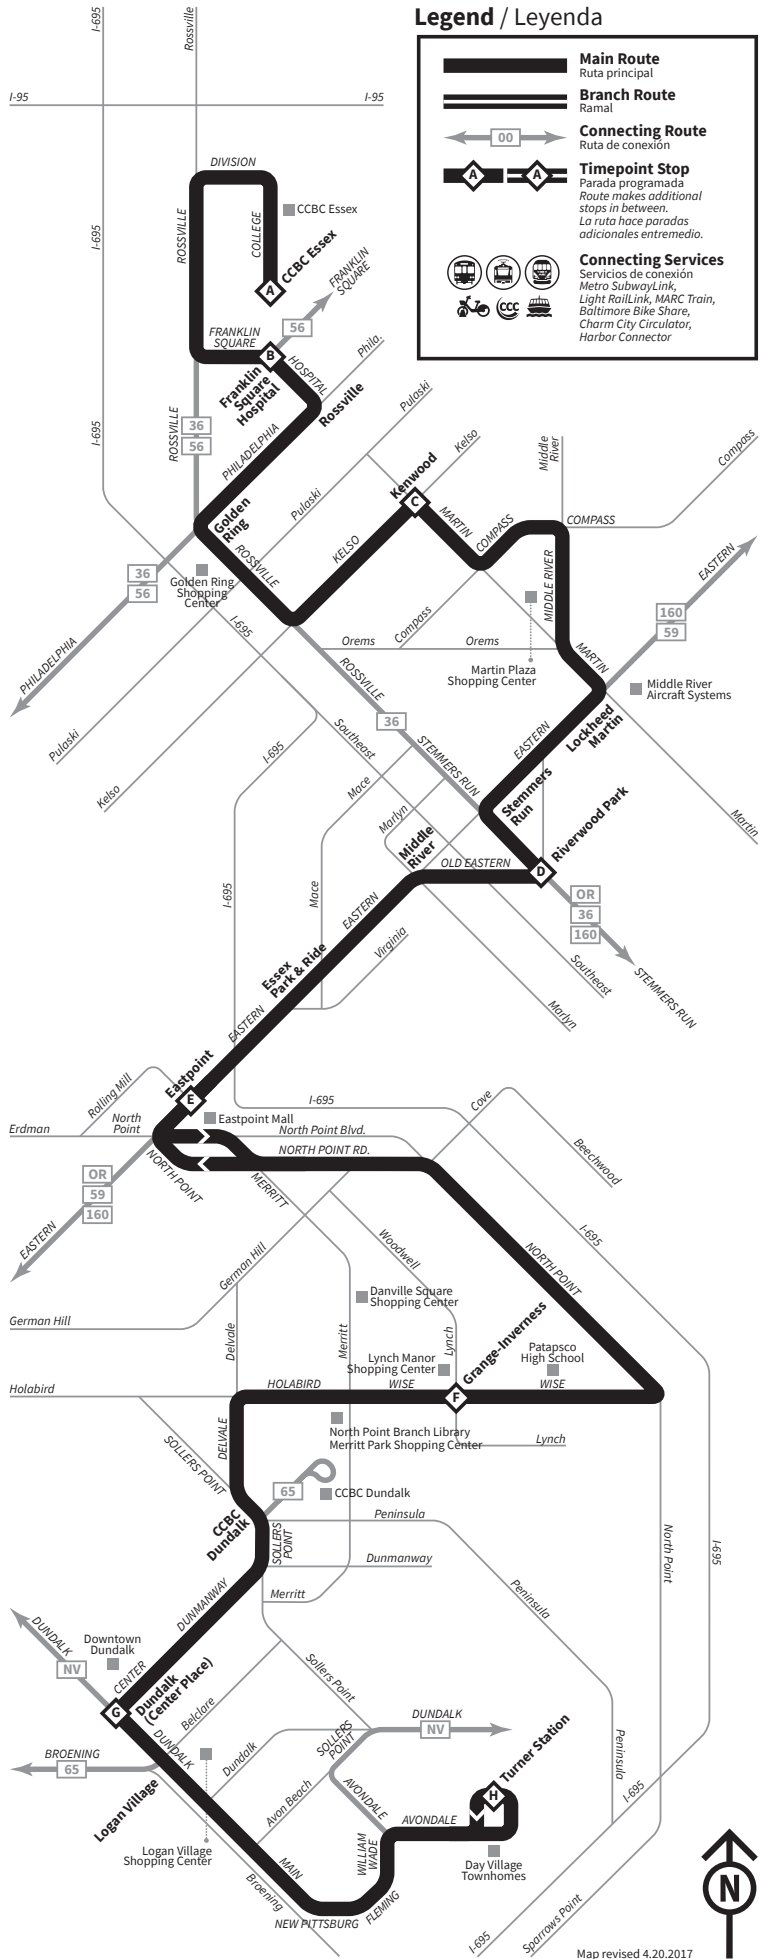

A system map showing all MTA routes is available at mta.maryland.gov/content/transit-maps
En una Maryland.gov/content/transit-maps hay disponible un mapa del sistema que muestra todas las rutas de MTA

LOCAL
LocalLink 62
CCBC Essex to Turner Station

Route Map
Mapa de rutas

Map revised 4.20.2017