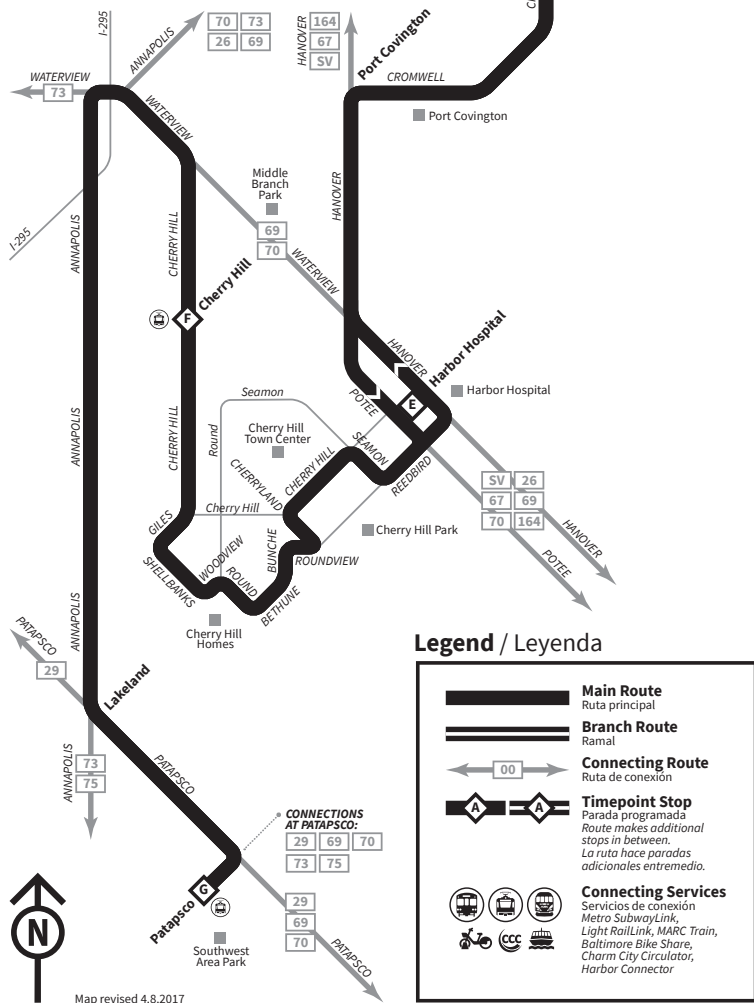

Harbor Hospital

Cherry Hill

Lakeland

Patapsco

LINKING YOU

mta.maryland.gov

866-RIDE-MTA

A system map showing all MTA routes is available at mta.maryland.gov/content/transit-maps

A Lexington Market Saratoga & Greene	B Charles Center Baltimore & Charles	D B&O, Museum of Industry Key & Boyle	E Harbor Hospital Potee & Cherry Hill	F Cherry Hill Light RailLink Station	C Patapsco Light RailLink Station	
5:00	5:03	5:10	5:19	5:30	5:39	EARLY
6:00	6:04	6:13	6:23	6:37	6:48	AM PEAK
6:30	6:34	6:43	6:53	7:07	7:18	
7:00	7:04	7:13	7:23	7:37	7:48	
7:30	7:34	7:43	7:53	8:07	8:18	
8:00	8:04	8:13	8:23	8:37	8:48	
8:30	8:34	8:43	8:53	9:07	9:18	
9:00	9:04	9:12	9:22	9:37	9:48	
9:40	9:44	9:52	10:02	10:17	10:28	
10:20	10:24	10:32	10:42	10:57	11:08	
11:00	11:04	11:12	11:22	11:37	11:48	MIDDAY
11:40	11:44	11:52	12:02	12:17	12:28	
12:20	12:24	12:32	12:42	12:57	1:08	
1:00	1:04	1:12	1:22	1:37	1:48	
1:40	1:44	1:52	2:02	2:17	2:28	
2:20	2:24	2:32	2:42	2:57	3:08	
3:00	3:04	3:13	3:23	3:36	3:46	
3:40	3:44	3:53	4:03	4:16	4:26	
4:20	4:24	4:33	4:43	4:56	5:06	PM PEAK
4:50	4:54	5:03	5:13	5:26	5:36	
5:20	5:24	5:33	5:43	5:56	6:06	
5:50	5:54	6:03	6:13	6:26	6:36	
6:20	6:24	6:33	6:43	6:56	7:06	
6:50	6:53	7:00	7:10	7:22	7:31	
7:20	7:23	7:30	7:40	7:52	8:01	EVENING
7:50	7:53	8:00	8:10	8:22	8:31	
8:40	8:43	8:50	9:00	9:12	9:21	
9:30	9:33	9:40	9:50	10:02	10:11	
10:20	10:23	10:30	10:40	10:52	11:01	
11:09	11:12	11:19	11:28	11:39	11:48	LATE NIGHT
12:00	12:03	12:10	12:19	12:30	12:39	
12:50	12:53	1:00	1:09	1:20	1:29	
1:40	1:43	1:50	1:59	2:10	2:19	