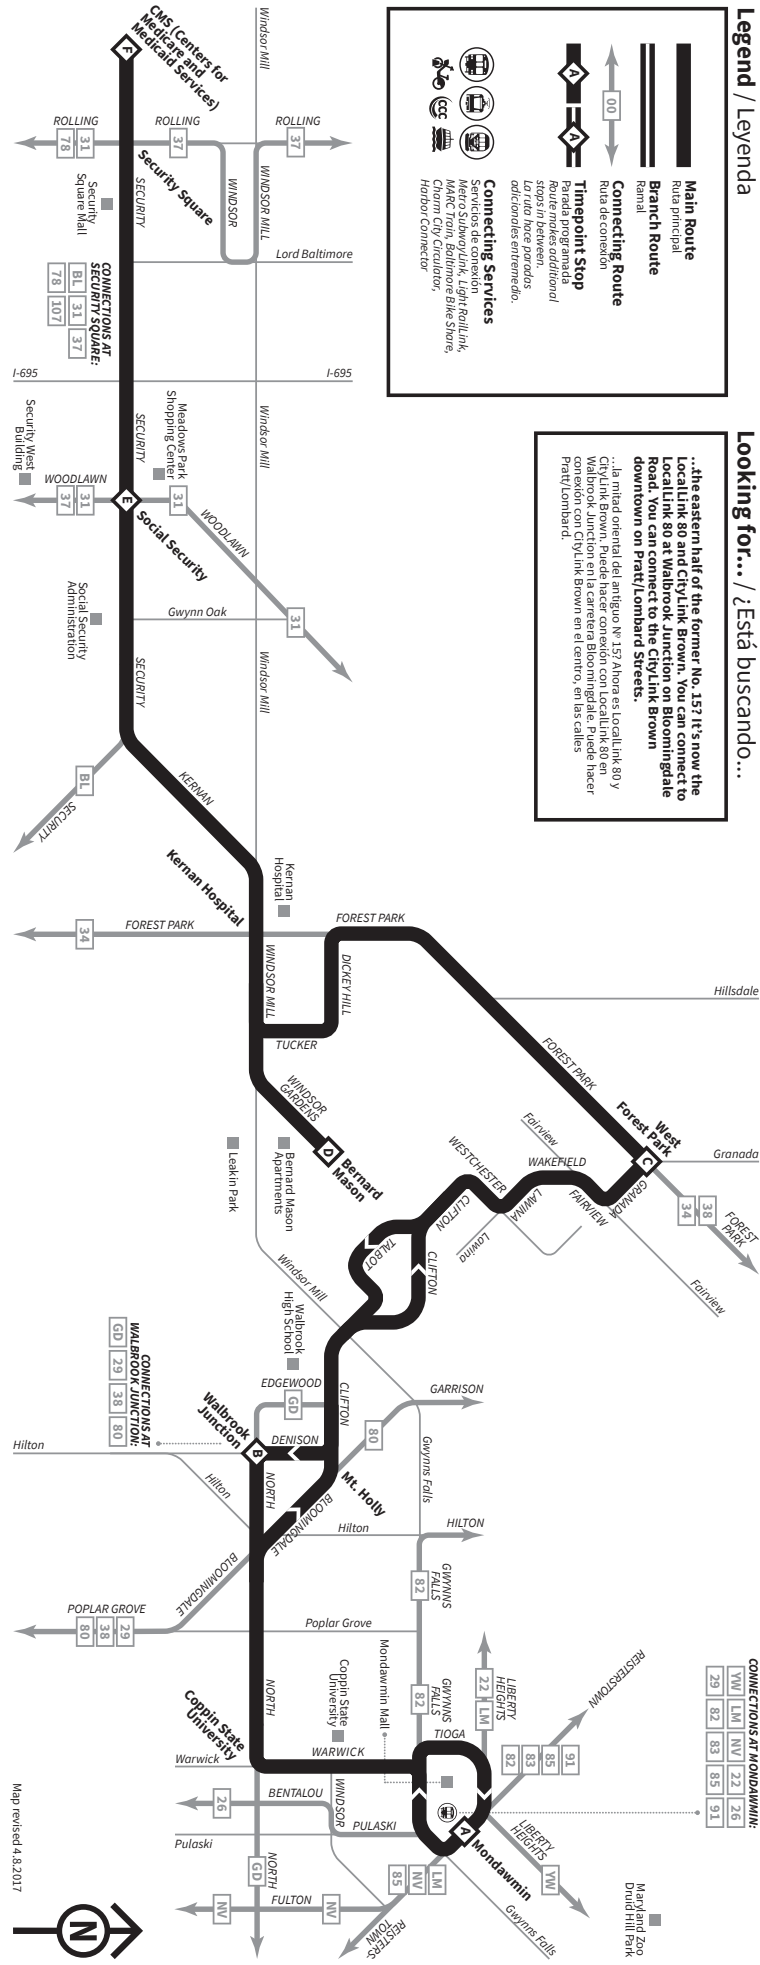

LocalLink 79

Mondawmin to CMS (Centers for Medicare and Medicaid Services)

Route Map

Mapa de rutas

Legend / Leyenda

Main Route
Ruta principal

Branch Route
Ramales

Connecting Route
Ruta de conexión

Timepoint Stop
Parada programada

Connecting Services
Servicios de conexión

Other icons: Metro SubwayLink, Light RailLink, Charm City Circulator, Harbor Connector, Bicycles, Scooter, Car, Bus, Van, Taxi, Wheelchair, Stroller, Dog, etc.

Looking for... / Está buscando...

...the eastern half of the former No. 157. It's now the LocalLink 80 and CityLink Brown. You can connect to LocalLink 80 at Walbrook Junction on Bloomingdale Road. You can connect to the CityLink Brown downtown on Pratt/Lombard Streets.

...la mitad oriental del antiguo N° 157. Ahora es LocalLink 80 y CityLink Brown. Puede hacer conexión con LocalLink 80 en Walbrook Junction en la carretera Bloomingdale. Puede hacer conexión con CityLink Brown en el centro, en las calles Pratt/Lombard.

CONNECTIONS AT MONDAWMIN:

VMI	LMI	NVI	Z2	Z6
29	82	83	85	91

Harland Park
Dundell Hill Park

Map revised 4.8.2017

A system map showing all MTA routes is available at mta.maryland.gov/content/transit-maps

En mta.maryland.gov/content/transit-maps hay disponible un mapa del sistema que muestra todas las rutas de MTA