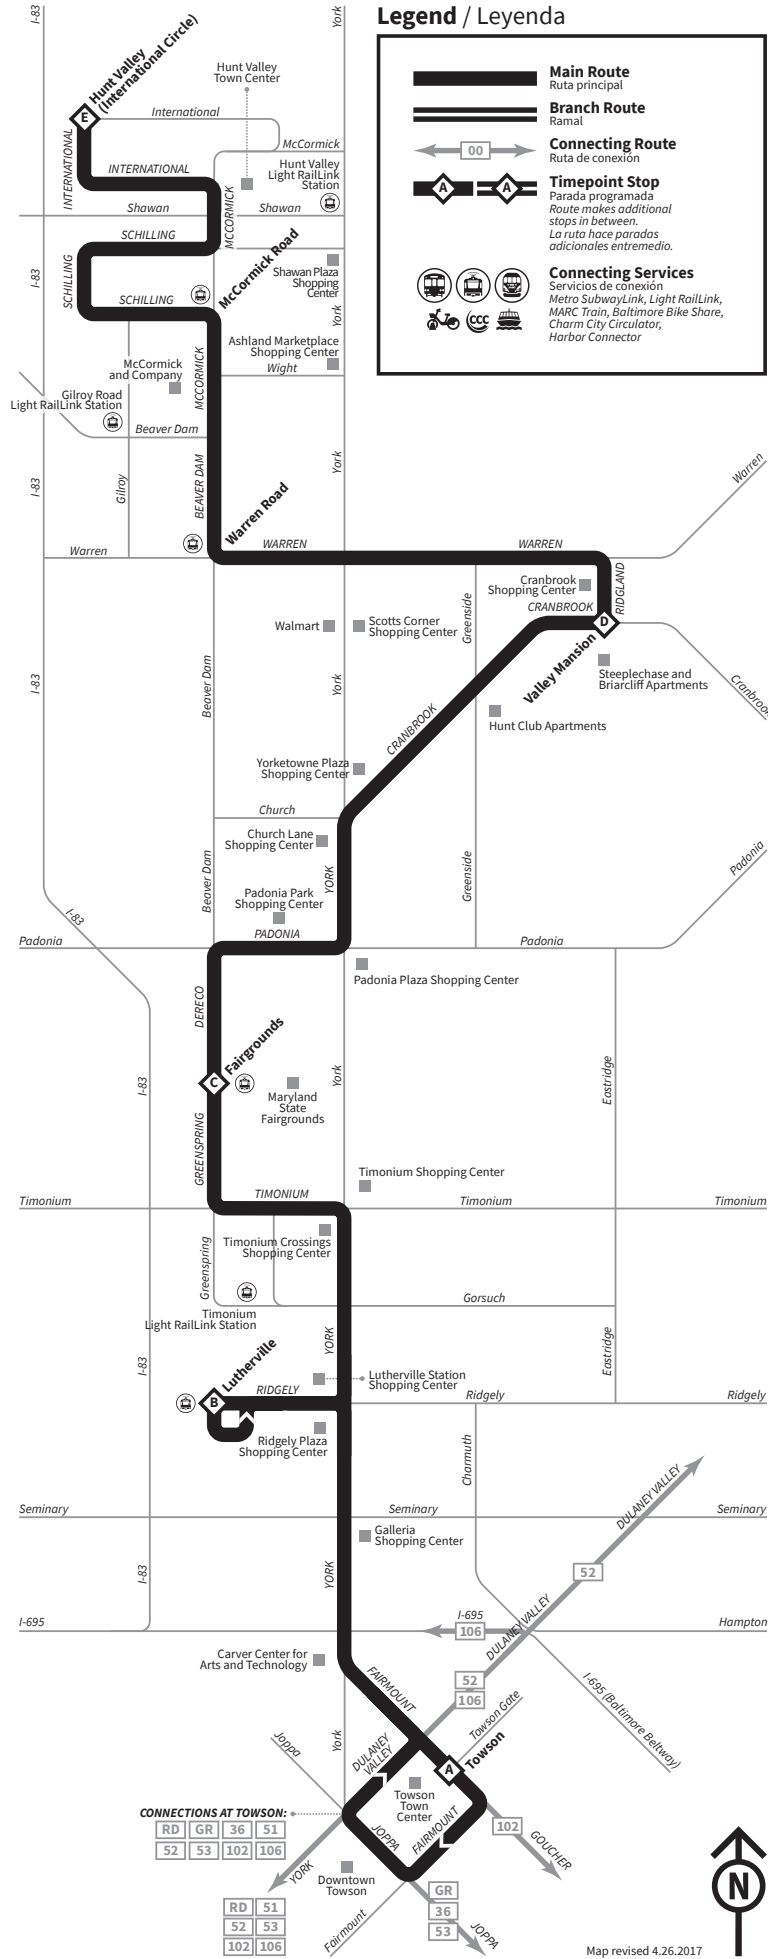

A system map showing all MTA routes is available at mta.maryland.gov/content/transit-maps
En una Maryland.gov/content/transit-maps hay disponible un mapa del sistema que muestra todas las rutas de MTA

LOCAL **LocalLink 93**
Towson to Hunt Valley (International Circle)

Route Map
Mapa de rutas