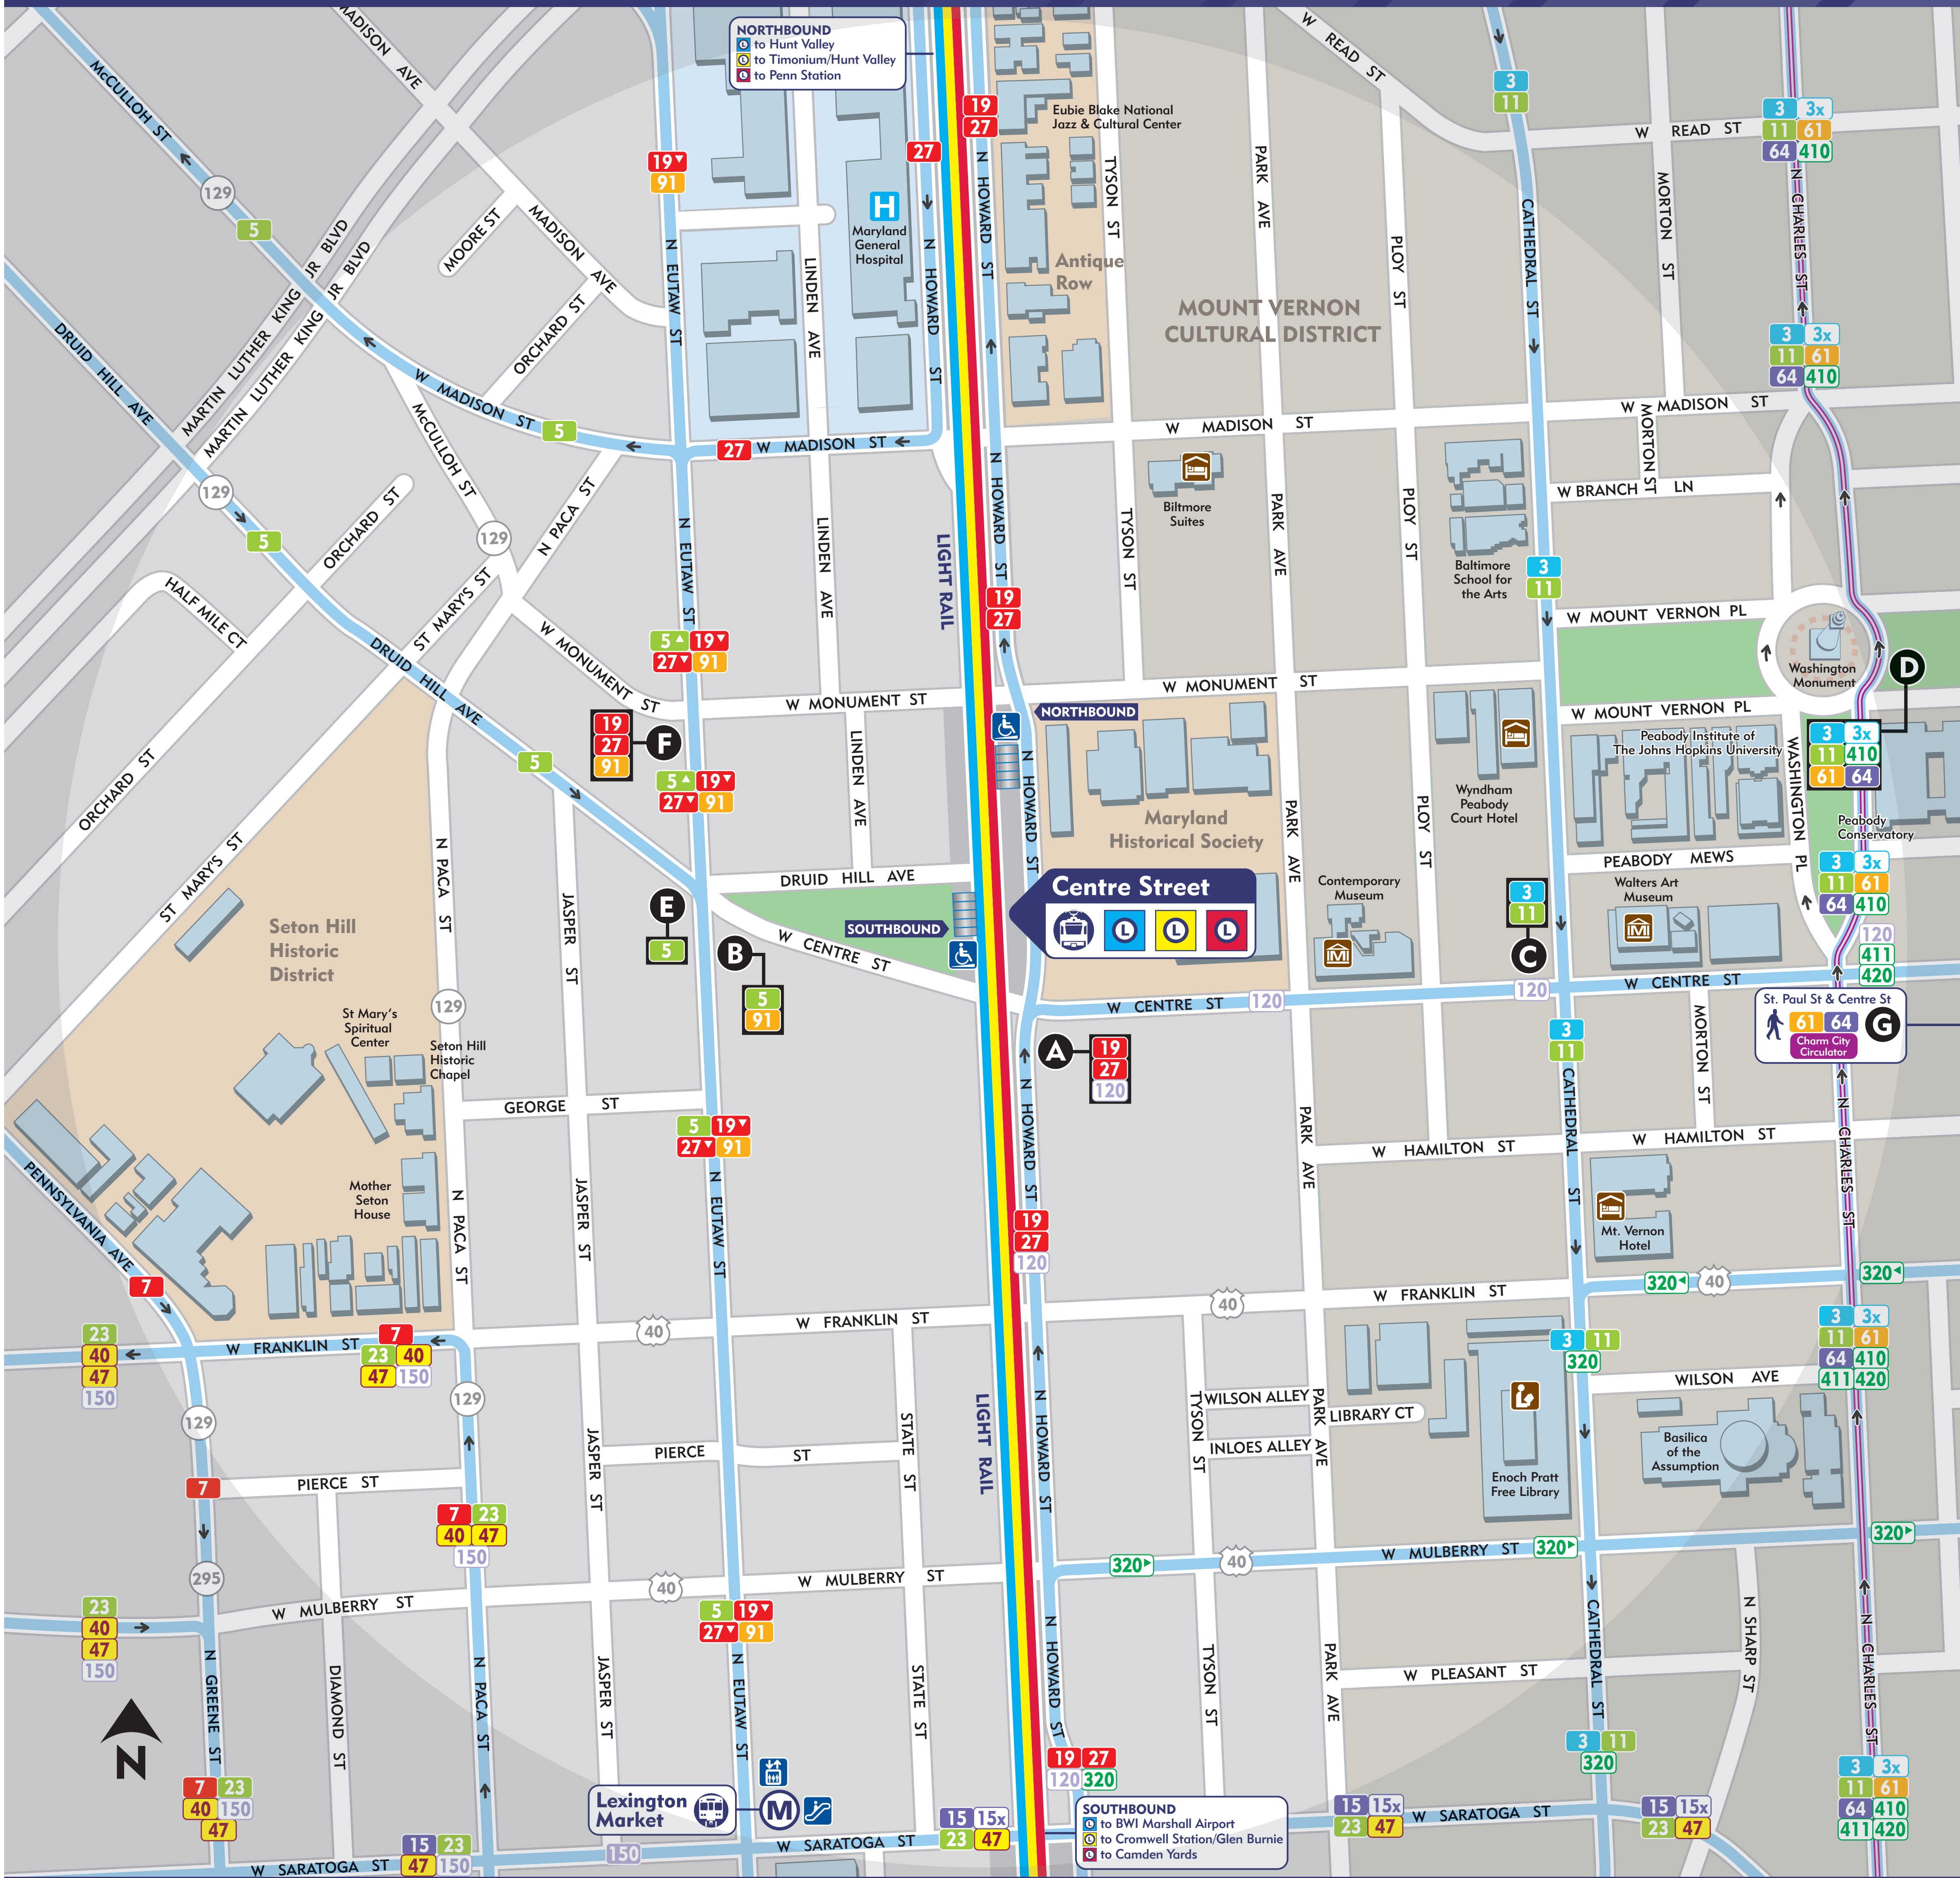

## Centre Street Light Rail Stop

### Map Legend

#### Local Bus Service near this stop

#### Light Rail Service

Service every 20-30 minutes between the following time periods

Route	Destination	Bus Stop	Destination	Bus Stop
3	Cromwell Bridge Rd./Sheppard Pratt Hospital	D	Inner Harbor	C
5	Mondawmin Metro Subway Station	B	Cedonia/Patterson Park & Lanvale/Federal St.*	E
11	Towson	D	Canton Crossing	C
19	Carney/Goucher & Taylor	F	State Center Metro Subway Station	A
27	Reisterstown Plaza Metro Subway Station	A	Port Covington	F
61	Mt. Washington	D	Inner Harbor/Curtis Bay/Riviera Beach	G
64	North Ave.	D	Curtis Bay/Energy Pkwy/Riviera Beach	G
91	Sinai Hospital	B	City Hall	F