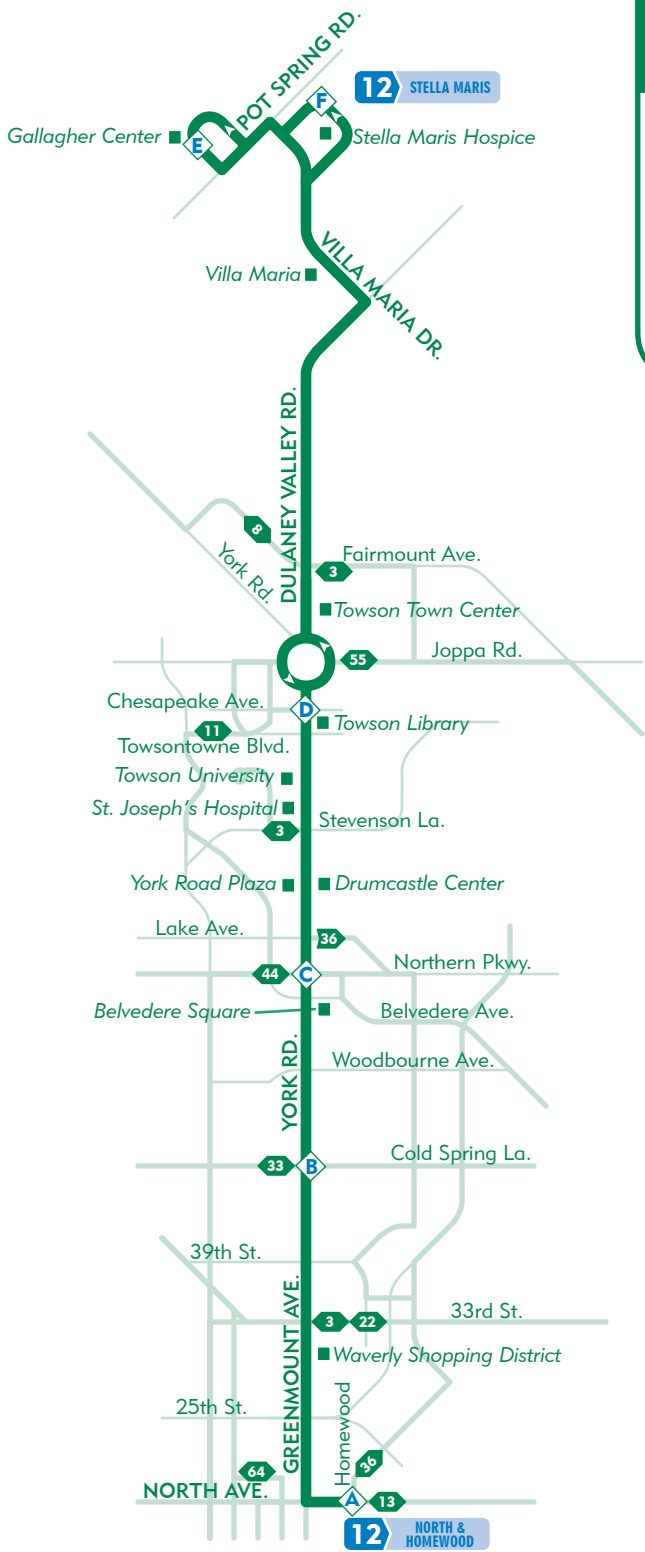

12 STELLA MARIS NORTH & HOMEWOOD

LEGEND:

AP 9/08-NF NR