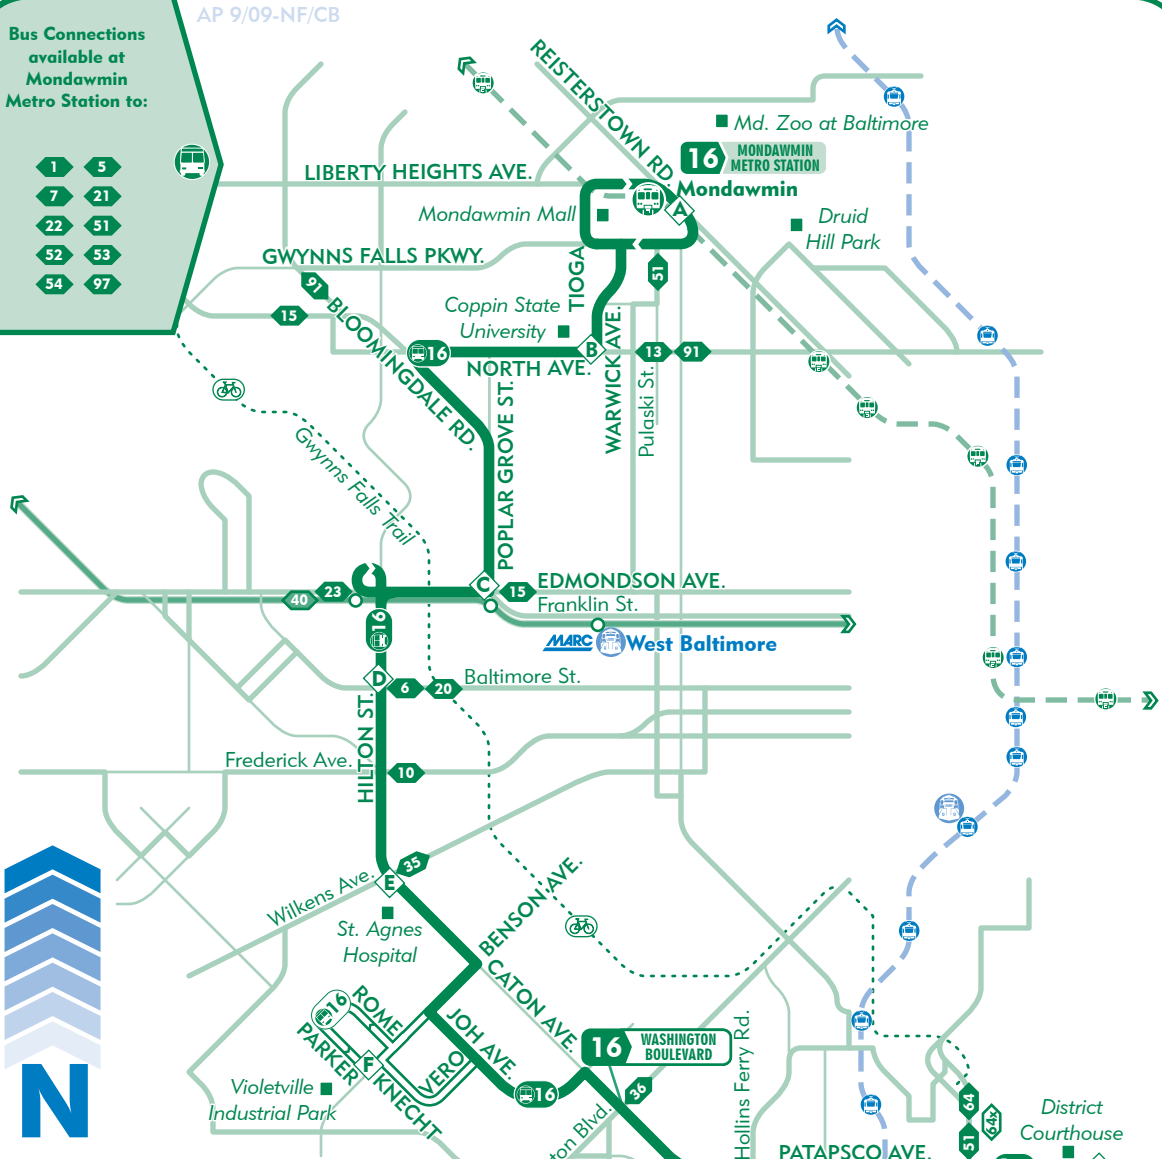

Bus Connections available at Mondawmin Metro Station to:

- 1 5
- 7 21
- 22 51
- 52 53
- 54 97

16 MONDAWMIN METRO STA. BROOKLYN HOMES

LEGEND:

- 16 LINE
- Peak Service via Violetville
- Full Time
- Peak Only
- Connecting Bus Routes
- Metro Subway
- Light Rail Line
- quickbus Service
- Intermediate Stop
- MARC Train Service to/from Washington DC
- Bicycle & Walking Trail

Routing of "via Violetville" Peak Trips:

— N/B — S/B

16 BROOKLYN HOMES

Prior to 12:00 Noon, Buses layover on Southbound 10th St. at 6th St., making loop after departure. After 12:00 Noon, Buses make loop prior to taking layover on Northbound 10th St. at 6th St.