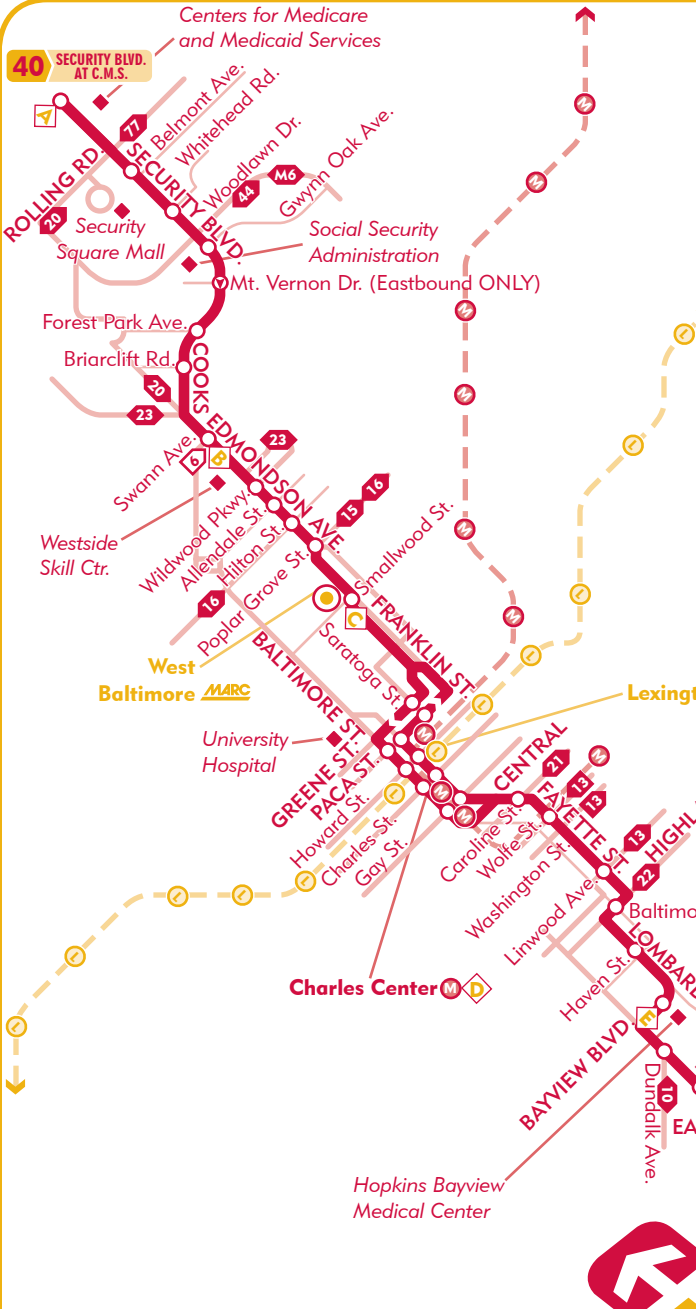

40 C.M.S. MIDDLE RIVER

LEGEND:
 Timepoint **40** Stop **40 LINE**

Full Time **3** **61** **Connecting Bus Routes**

Metro Subway
Light Rail Line

MARC Train Service to/from Washington DC

Bus Connections available in Downtown Baltimore to:

- 1 3 5 6 8 10
- 11 15 19 20 23 27
- 35 36 61 64 91 120
- 150 160 310 311 320 410
- 411 420